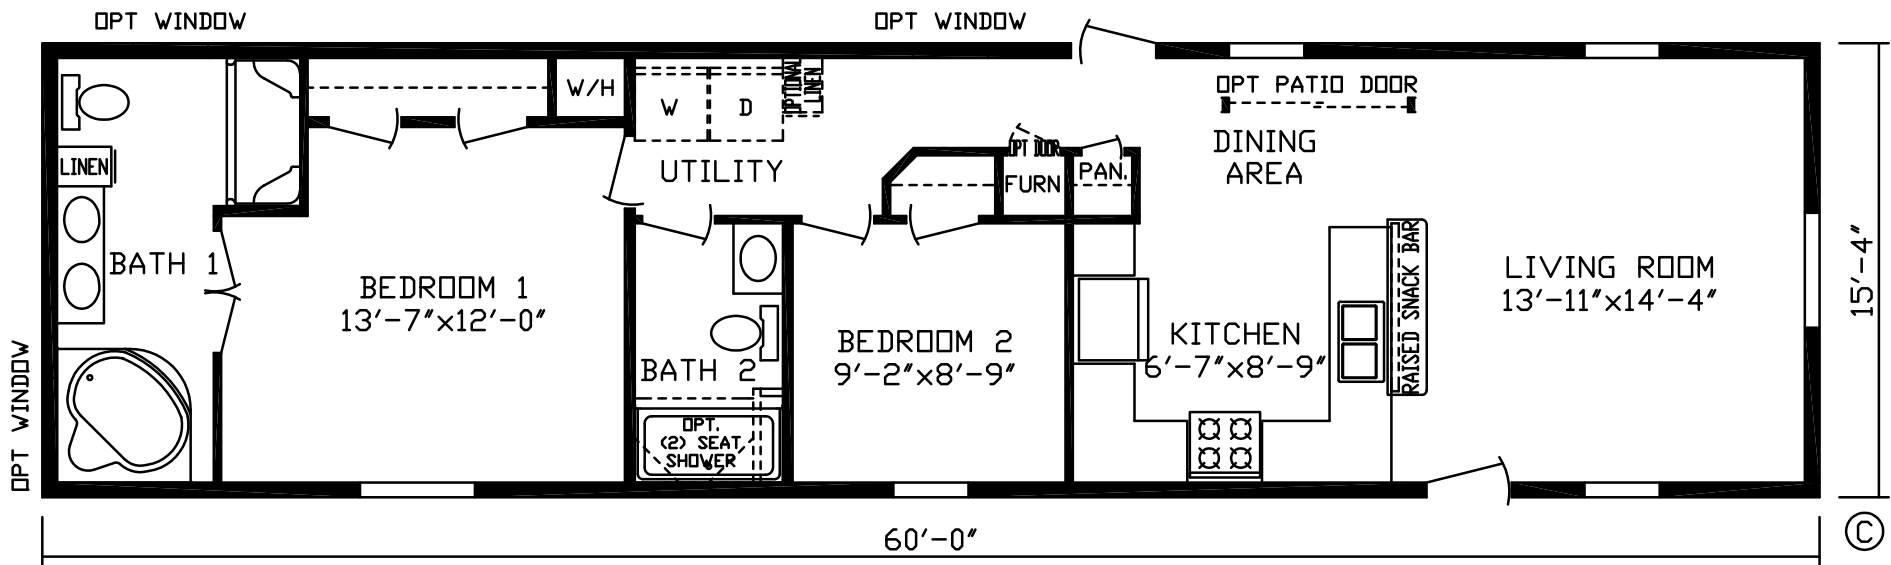

# Beaumont

Expo Classic Series

2 Bedroom, 2 Bath  
Approx. 920 Sq. Ft.

Last Updated: 9-17-19

Factory Expo Home Centers  
2225 East Market Street  
Nappanee, IN 46550

I authorize Factory Expo Home Centers to build my house, per this plan.