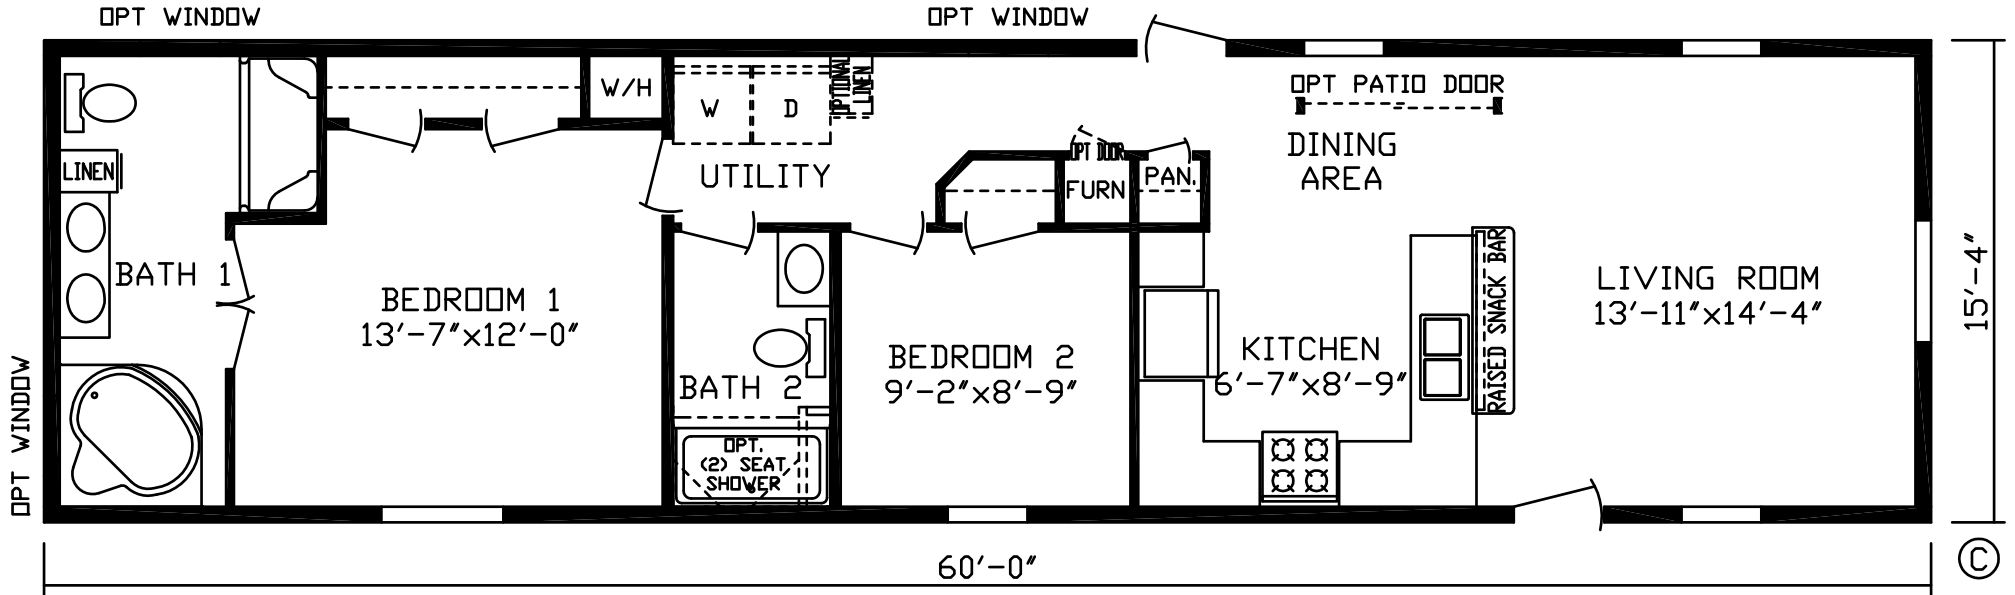

Beaumont

Landmark Series, Single Sections

2 Bedroom, 2 Bath
Approx. 920 Sq. Ft.

Last Updated: 6-14-17

Factory Expo Home Centers
2225 East Market Street
Nappanee, IN 46550

I authorize Factory Expo Home Centers to build my house, per this plan.