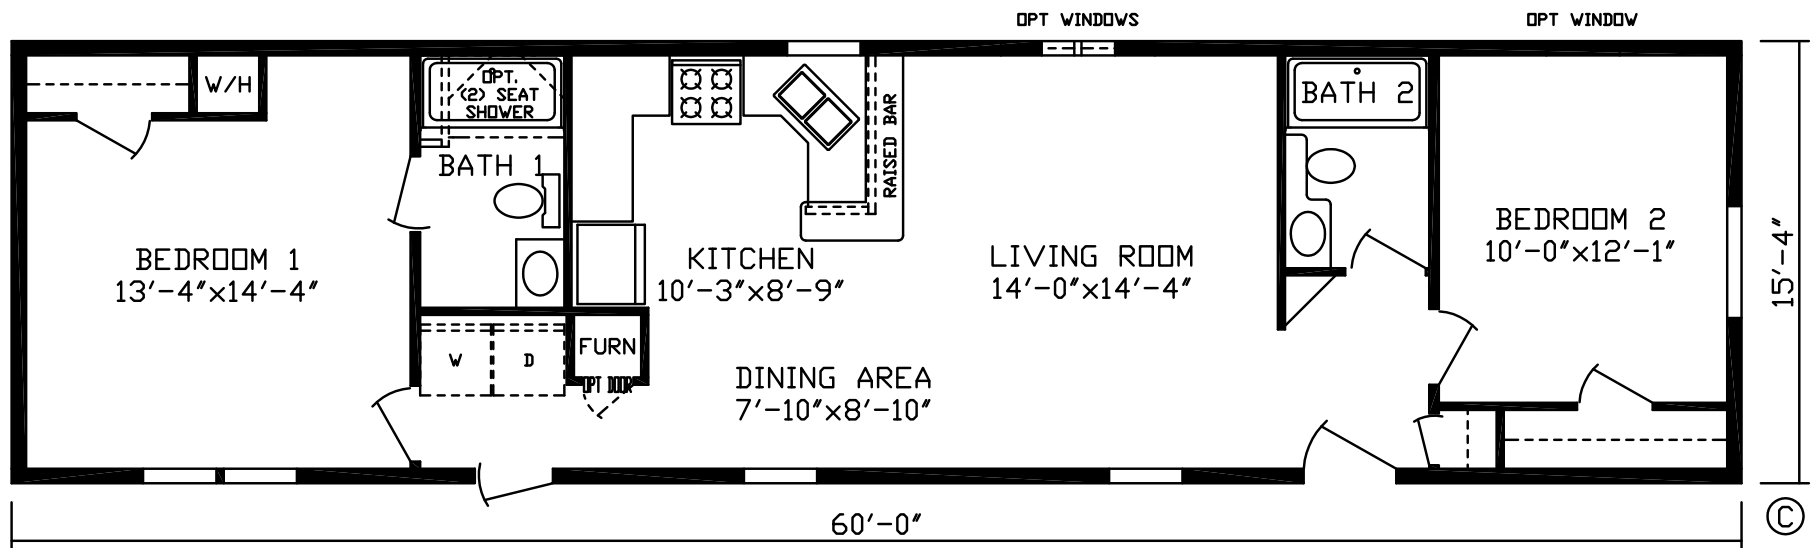

Belvidere

Expo Classic Series

2 Bedroom, 2 Bath
Approx. 920 Sq. Ft.

Last Updated: 9-17-19

Factory Expo Home Centers
2225 East Market Street
Nappanee, IN 46550

I authorize Factory Expo Home Centers to build my house, per this plan.