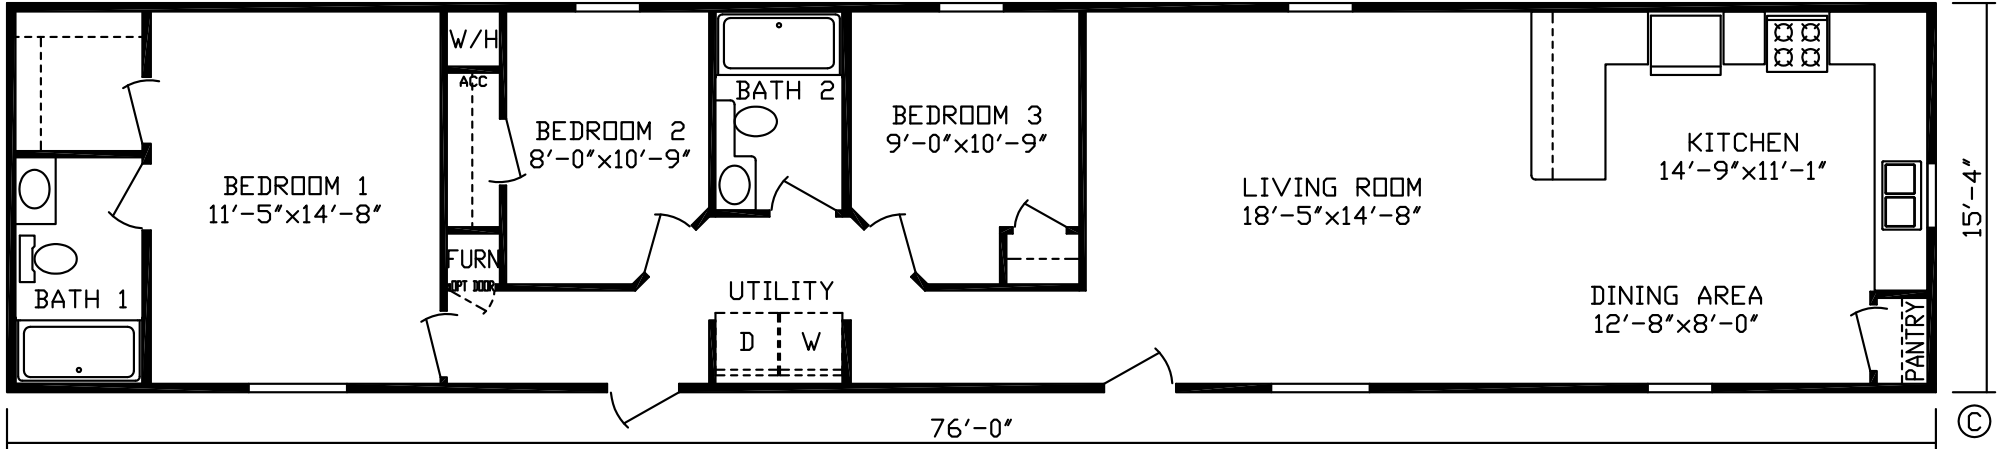

# Braidwood

Landmark Series, Single Sections

3 Bedroom, 2 Bath  
Approx. 1,165 Sq. Ft.

Last Updated: 6-14-17

Factory Expo Home Centers  
2225 East Market Street  
Nappanee, IN 46550

I authorize Factory Expo Home Centers to build my house, per this plan.