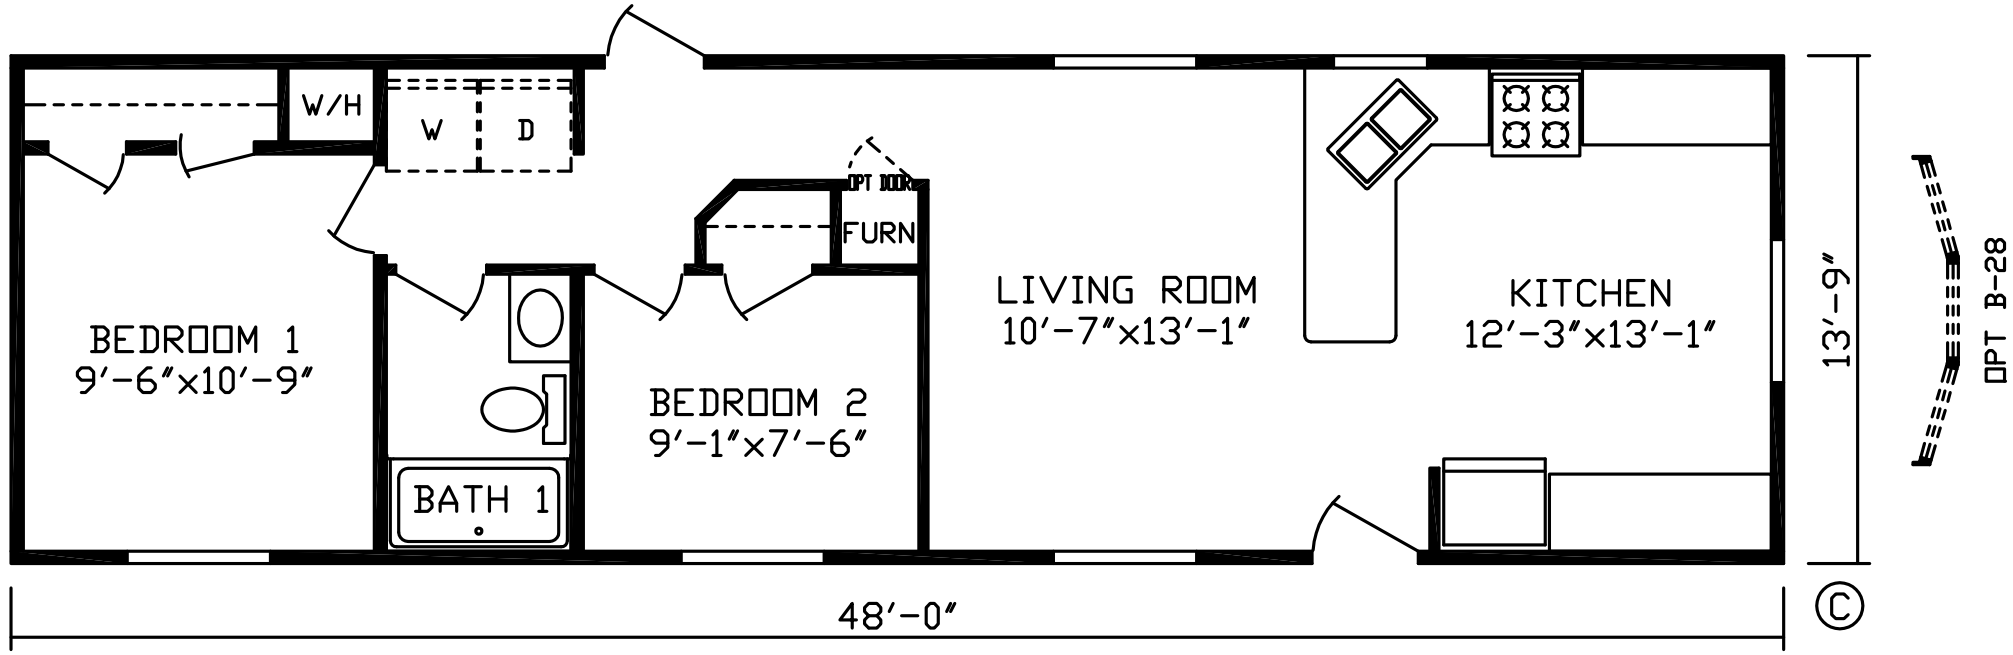

Bryant

Landmark Series, Single Sections

2 Bedroom, 1 Bath
Approx. 660 Sq. Ft.

Last Updated: 6-14-17

Factory Expo Home Centers
2225 East Market Street
Nappanee, IN 46550

I authorize Factory Expo Home Centers to build my house, per this plan.