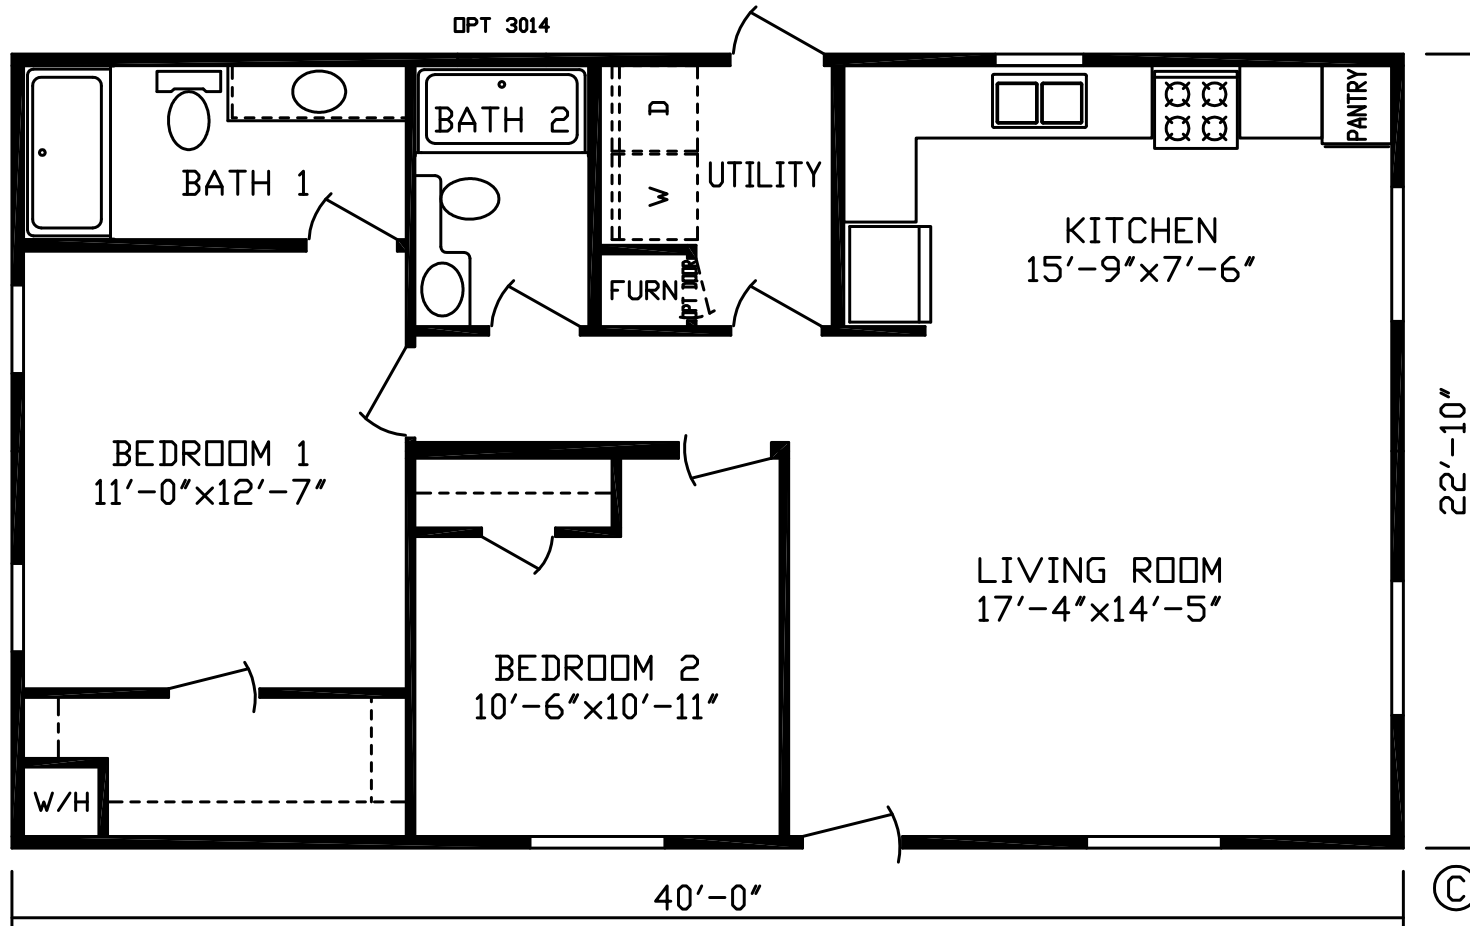

Camrose

Landmark Series, Multi-Single Sections

2 Bedroom, 2 Bath
Approx. 913 Sq. Ft.

Last Updated: 6-14-17

I authorize Factory Expo Home Centers to build my house, per this plan.

X _____

Customer Signature/Date