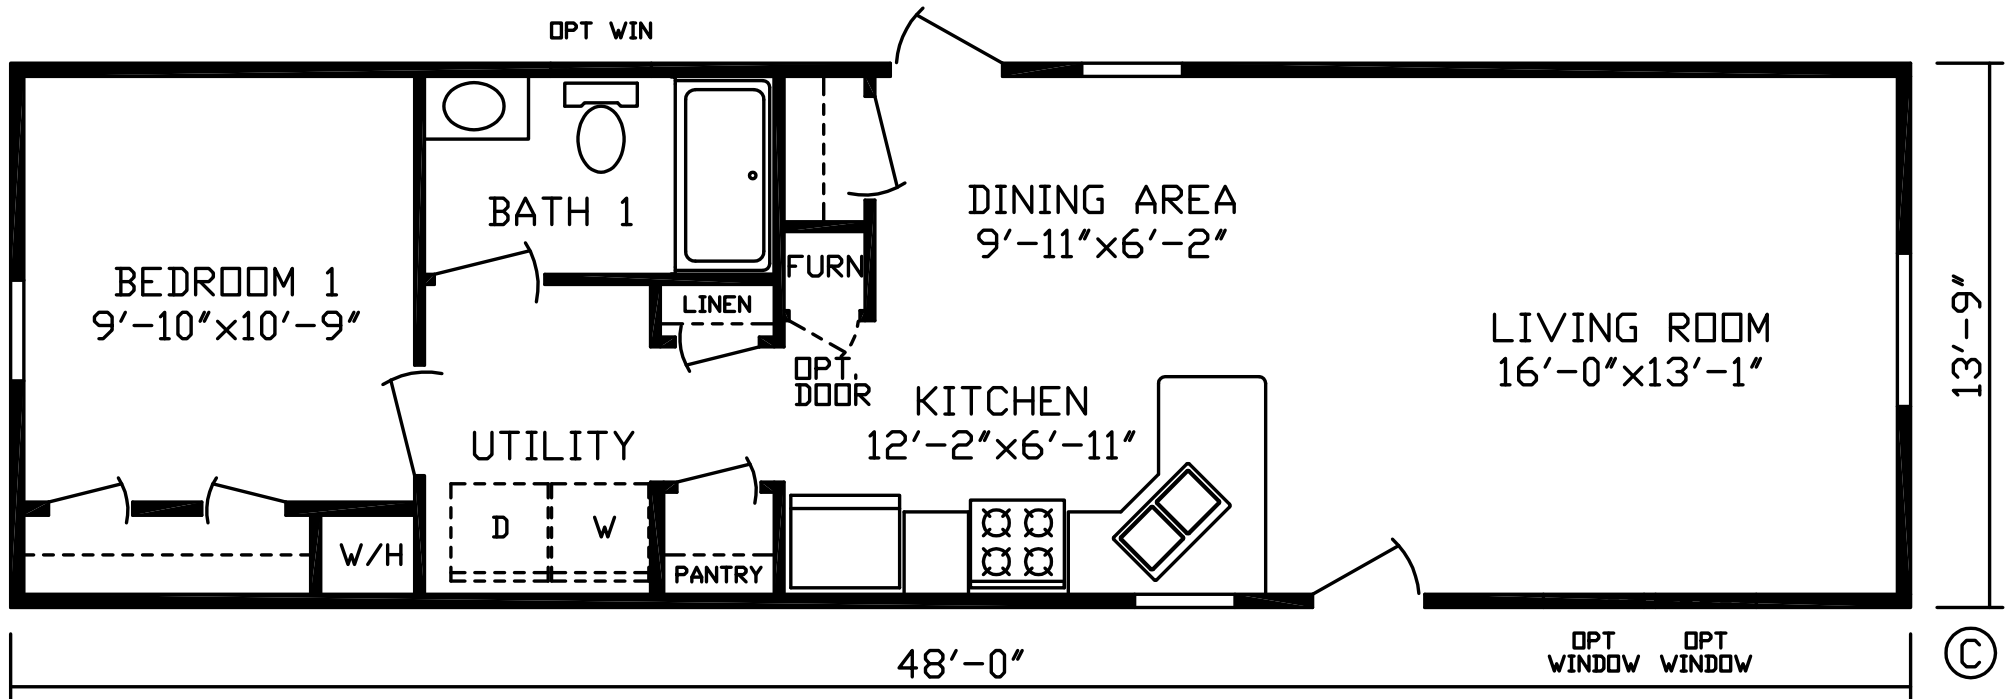

# Countryside

Landmark Series, Single Sections

1 Bedroom, 1 Bath  
Approx. 660 Sq. Ft.

Last Updated: 7-20-17

Factory Expo Home Centers  
2225 East Market Street  
Nappanee, IN 46550

I authorize Factory Expo Home Centers to build my house, per this plan.