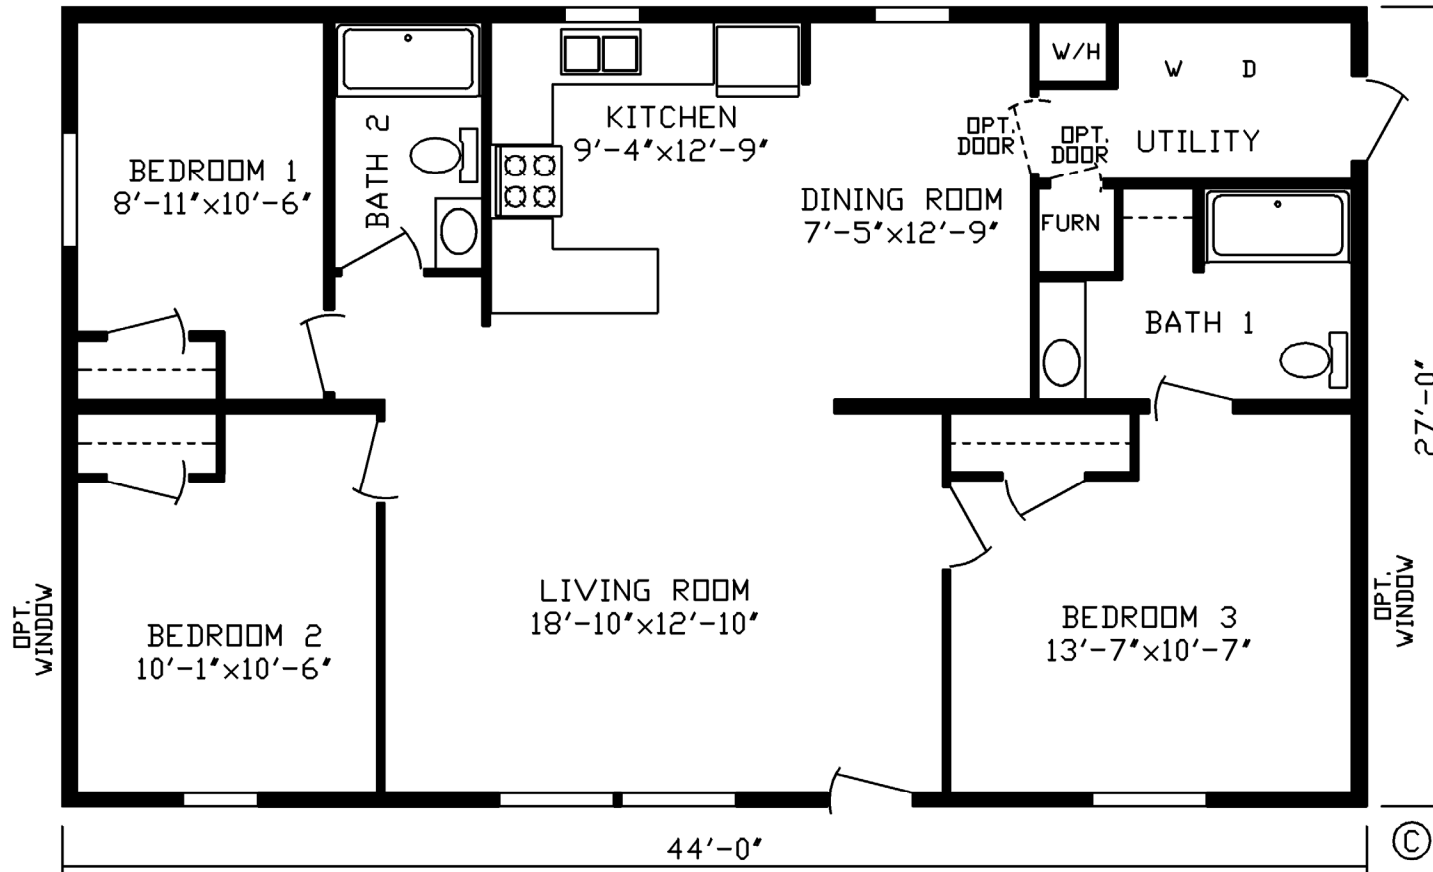

Elmhurst

Landmark Series, Multi-Single Sections

3 Bedroom, 2 Bath
Approx. 1,188 Sq. Ft.

Last Updated: 8-22-18

I authorize Factory Expo Home Centers to build my house, per this plan.

X _____
Customer Signature/Date