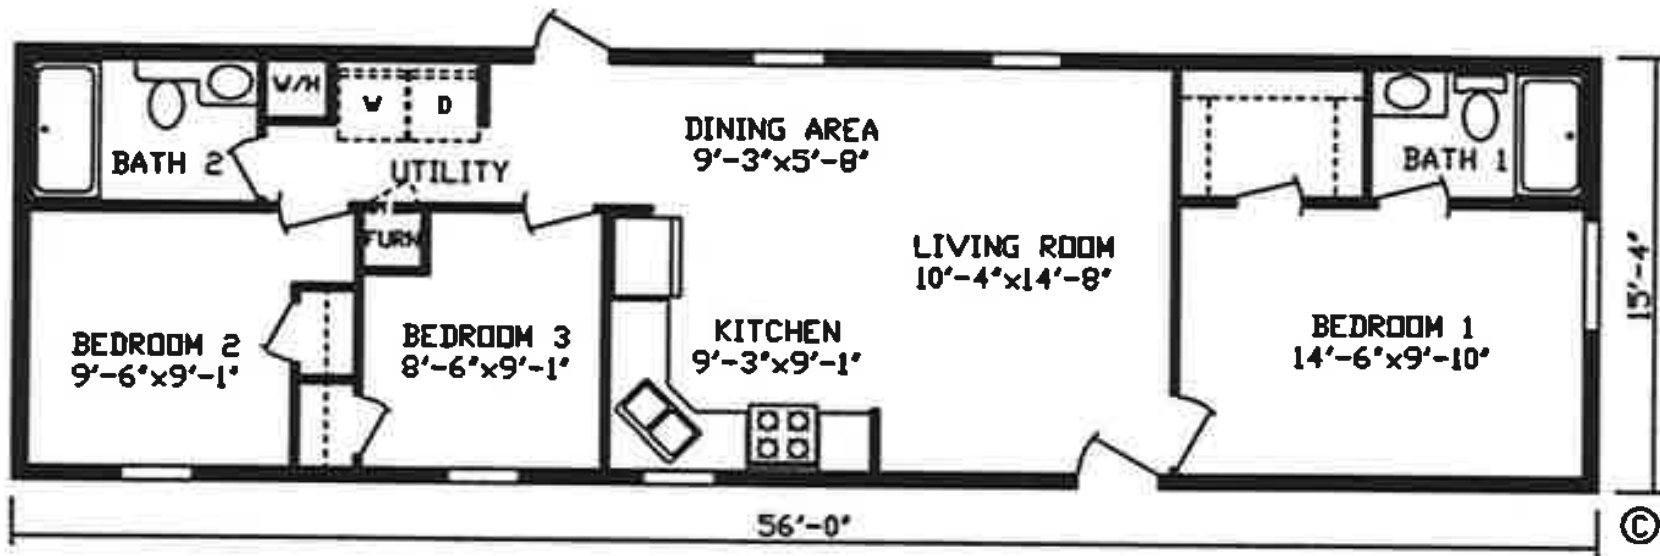

# Evanston

Expo Classic Series

**3 Bedroom, 2 Bath**  
**Approx. 859 Sq. Ft.**

Last Updated: 9-17-19

Factory Expo Home Centers  
 2225 East Market Street  
 Nappanee, IN 46550

I authorize Factory Expo Home Centers to build my house, per this plan.