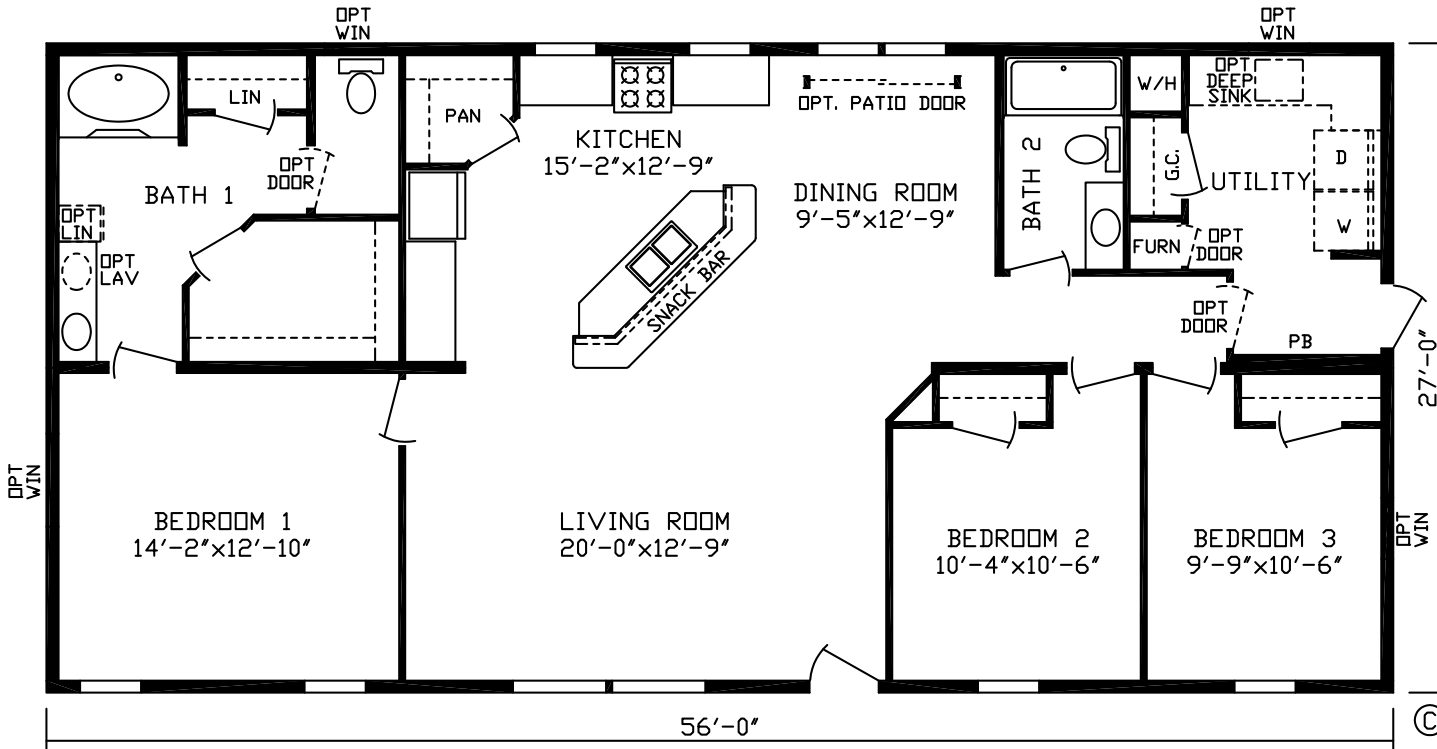

Garland

Landmark Series, Multi-Single Sections

3 Bedroom, 2 Bath
Approx. 1,512 Sq. Ft.

Last Updated: 6-14-17

Factory Expo Home Centers
2225 East Market Street
Nappanee, IN 46550

I authorize Factory Expo Home Centers to build my house, per this plan.