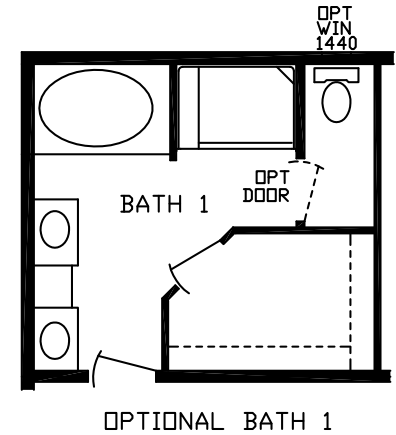

Garland

Landmark Series, Multi-Single Sections

3 Bedroom, 2 Bath
Approx. 1,512 Sq. Ft.

Last Updated: 6-14-17

Factory Expo Home Centers
2225 East Market Street
Nappanee, IN 46550

I authorize Factory Expo Home Centers to build my house, per this plan.