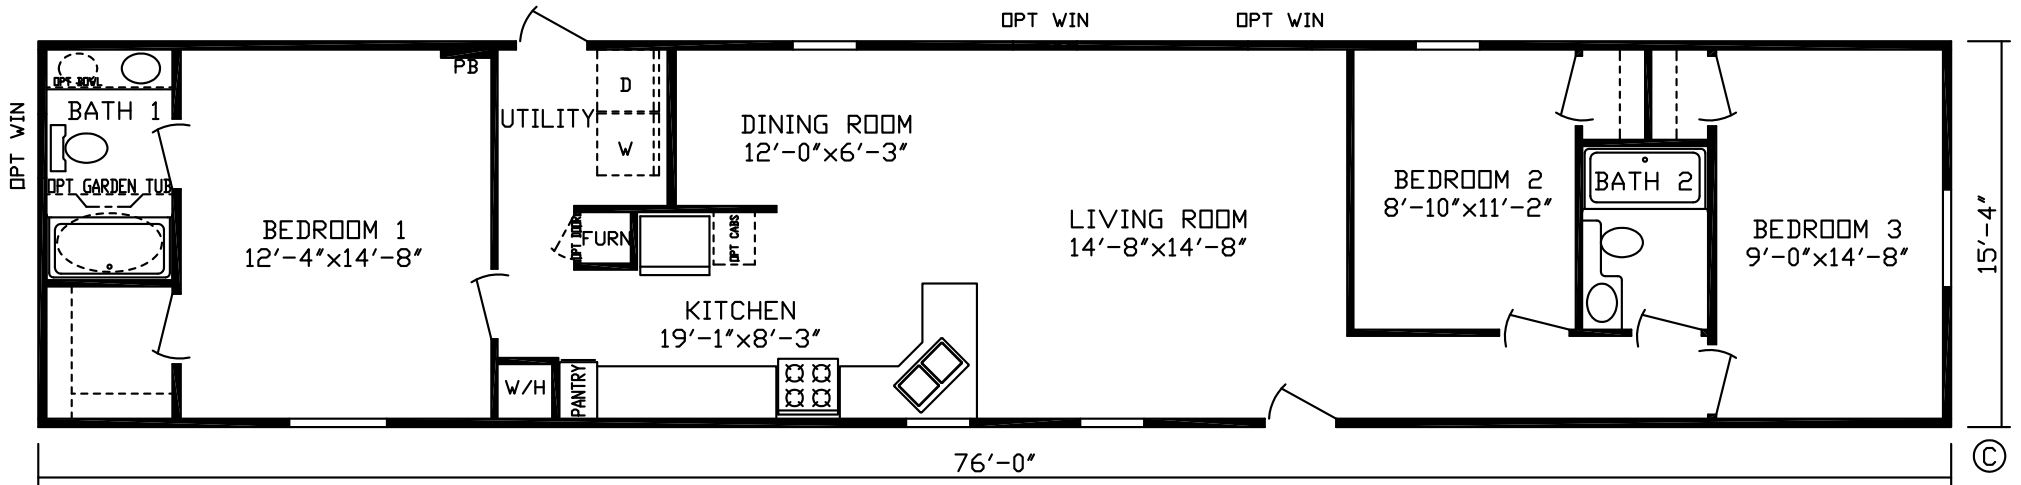

Herrin

Landmark Series, Single Sections

3 Bedroom, 2 Bath
Approx. 1,165 Sq. Ft.

Last Updated: 6-14-17

Factory Expo Home Centers
2225 East Market Street
Nappanee, IN 46550

I authorize Factory Expo Home Centers to build my house, per this plan.