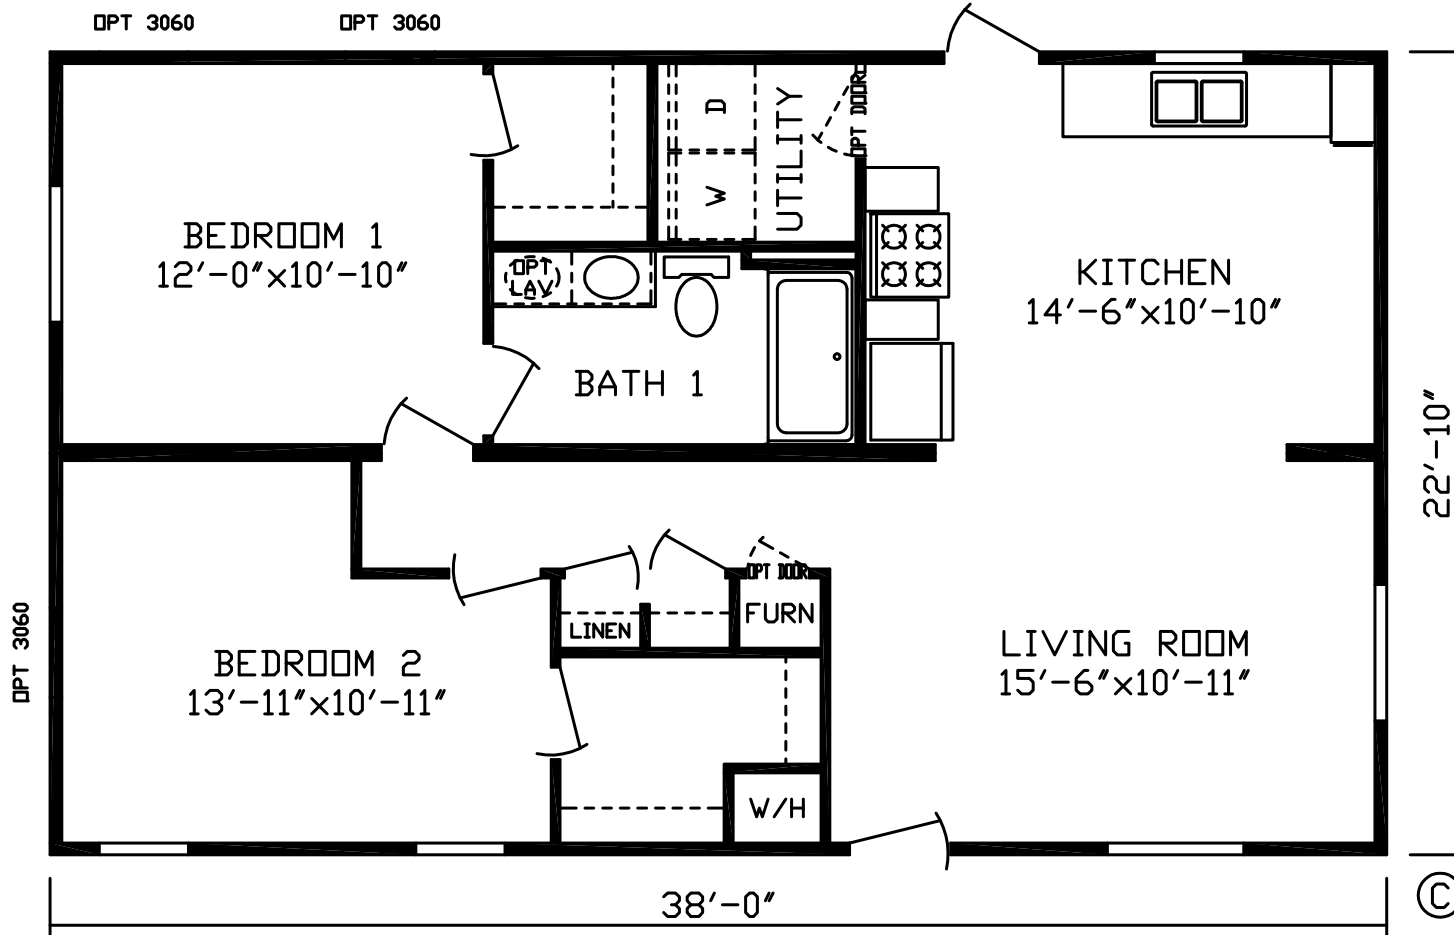

McHenry

Landmark Series, Multi-Single Sections

Factory Expo

"Factory Direct Value" HOME CENTERS

2 Bedroom, 1 Bath
Approx. 867 Sq. Ft.

Last Updated: 6-14-17

Factory Expo Home Centers
2225 East Market Street
Nappanee, IN 46550