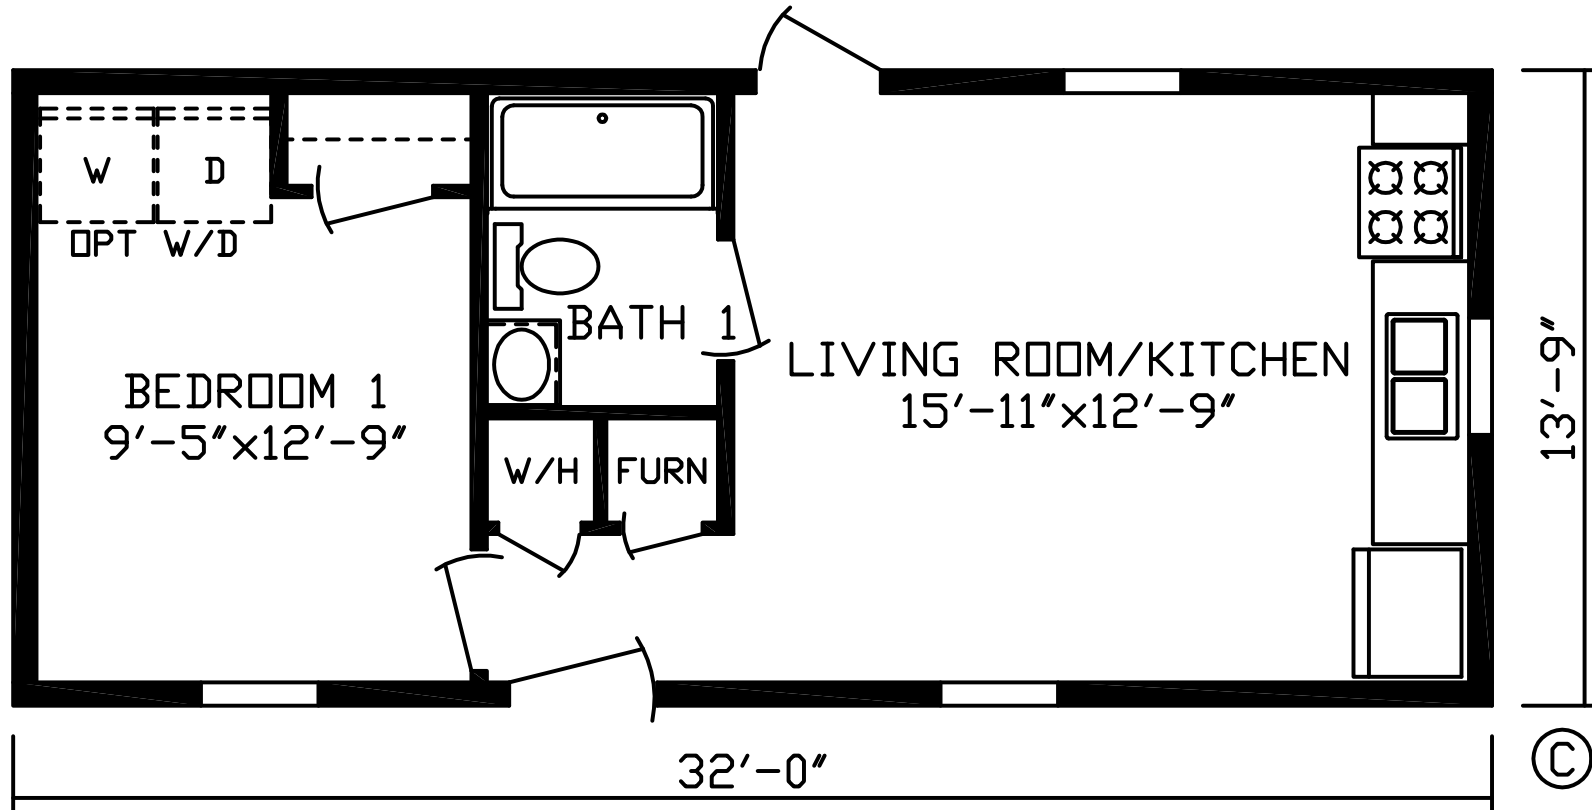

Micro

Expo Classic Series

1 Bedroom, 1 Bath
Approx. 440 Sq. Ft.

Last Updated: 6-14-17

*Special Value Home, Limit 1 per Customer

I authorize Factory Expo Home Centers to build my house, per this plan.

X _____
Customer Signature/Date