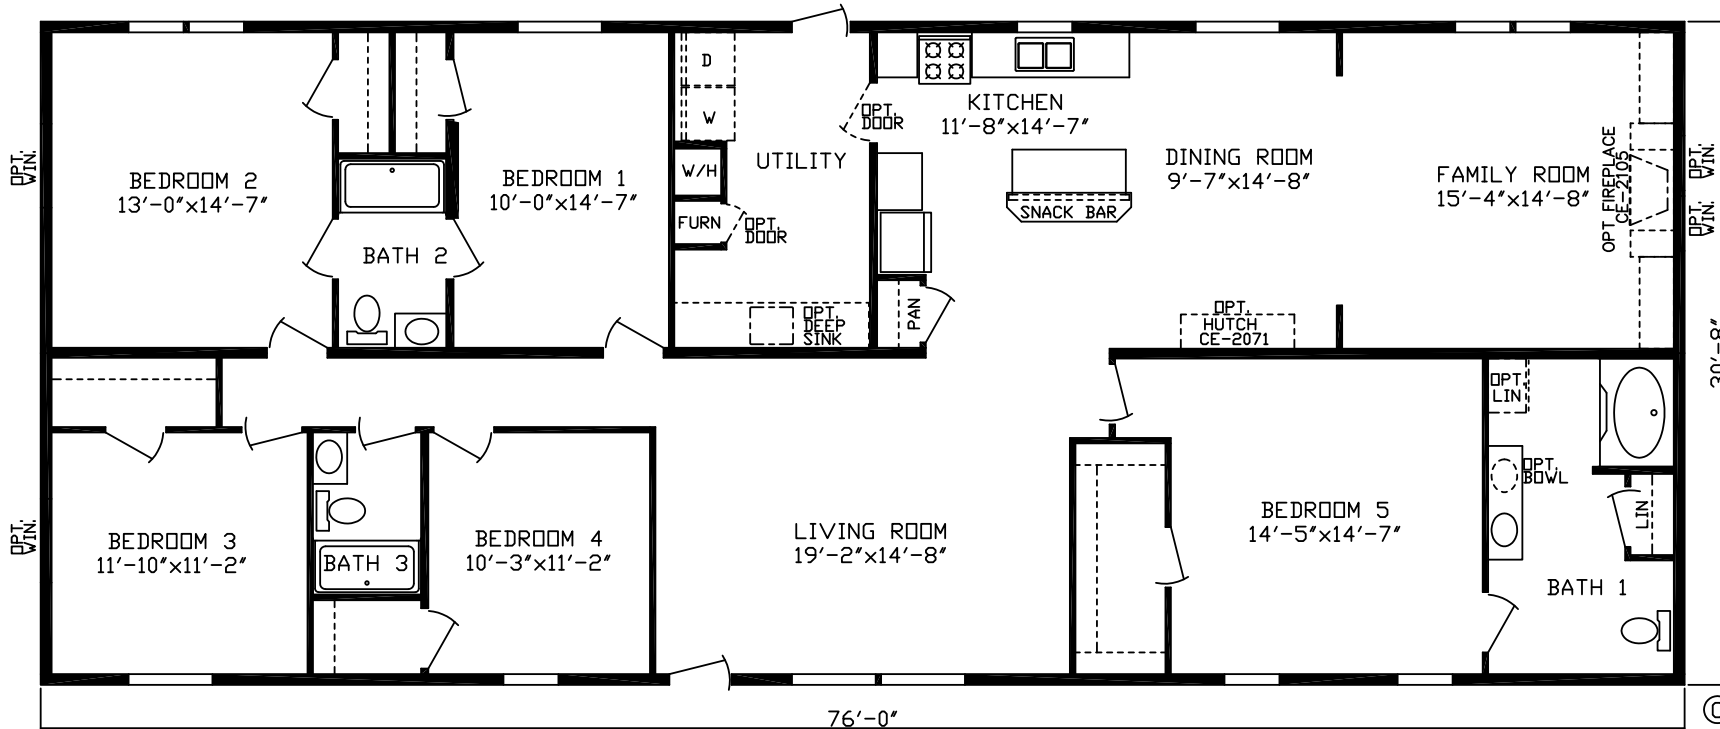

Peyton

Landmark Series, Multi-Single Sections

5 Bedroom, 3 Bath
Approx. 2,331 Sq. Ft.

Last Updated: 6-14-17

Factory Expo Home Centers
2225 East Market Street
Nappanee, IN 46550

I authorize Factory Expo Home Centers to build my house, per this plan.