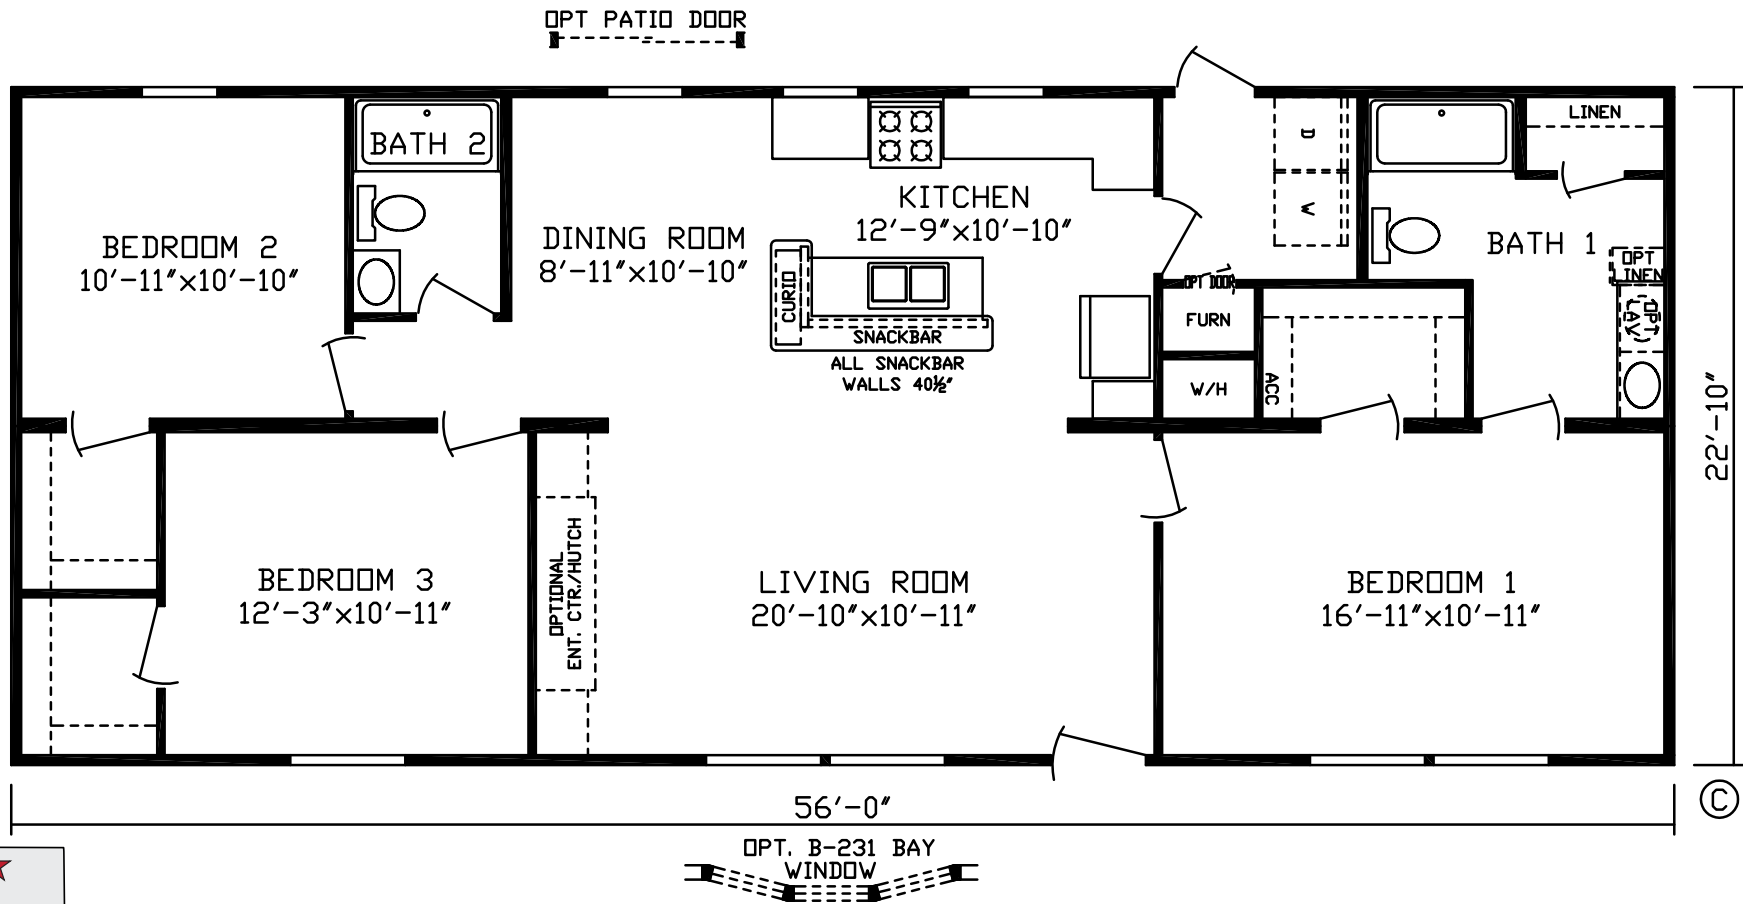

St. Claire

Landmark Series, Multi-Single Sections

3 Bedroom, 2 Bath
Approx. 1,278 Sq. Ft.

Last Updated: 6-14-17

Factory Expo Home Centers
2225 East Market Street
Nappanee, IN 46550

I authorize Factory Expo Home Centers to build my house, per this plan.