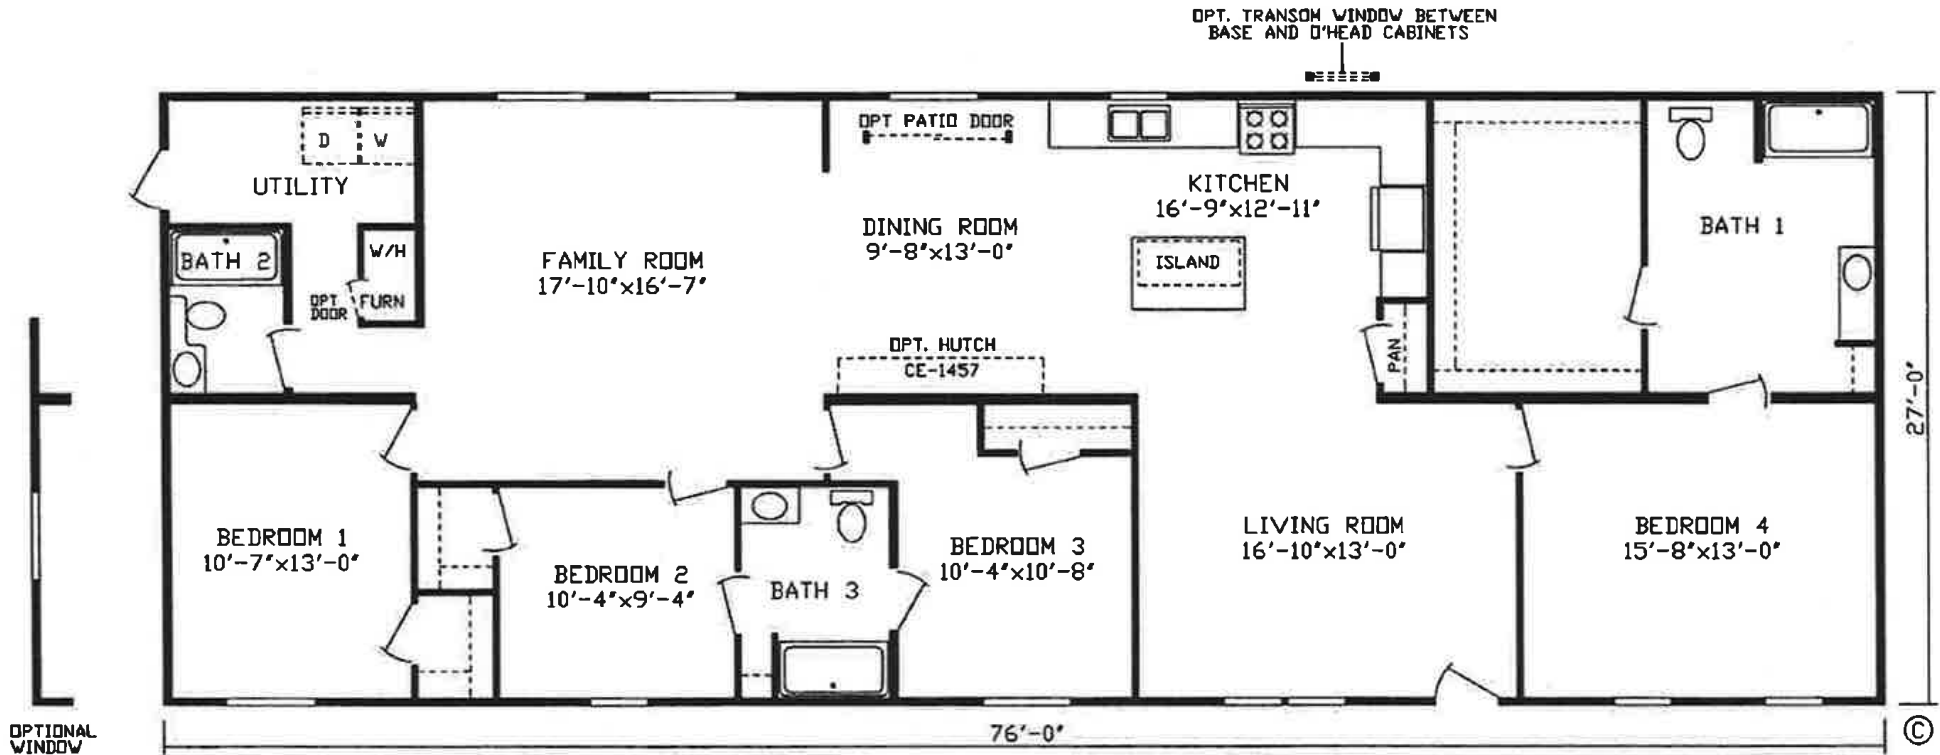

DeMotte
Expo Classic Series

Factory Expo
"Factory Direct Value" HOME CENTERS

4 Bedroom, 3 Bath
Approx. 2,052 Sq. Ft.

Last Updated: 4-3-18

Factory Expo Home Centers
2225 East Market Street
Nappanee, IN 46550