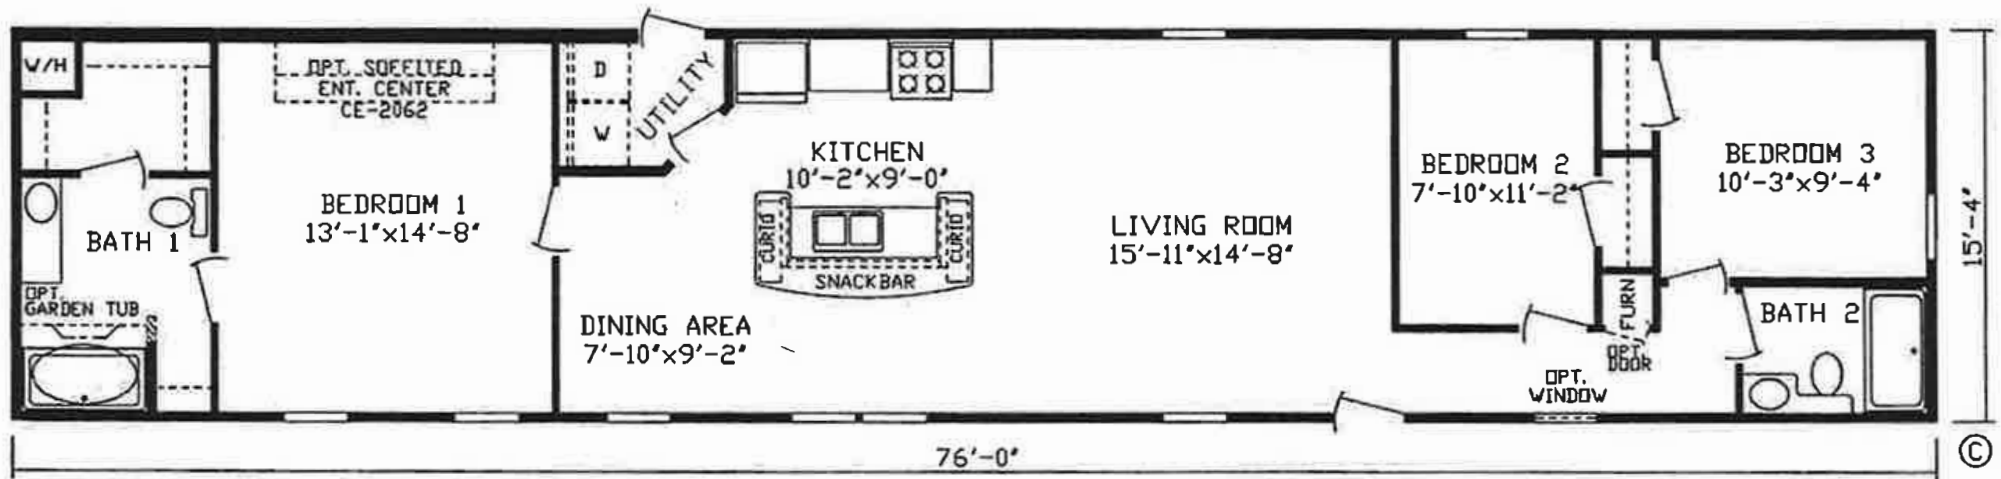

# Goshen

Expo Classic Series

3 Bedroom, 2 Bath  
Approx. 1,165 Sq. Ft.

Last Updated: 10-23-18

Factory Expo Home Centers  
2225 East Market Street  
Nappanee, IN 46550

I authorize Factory Expo Home Centers to build my house, per this plan.