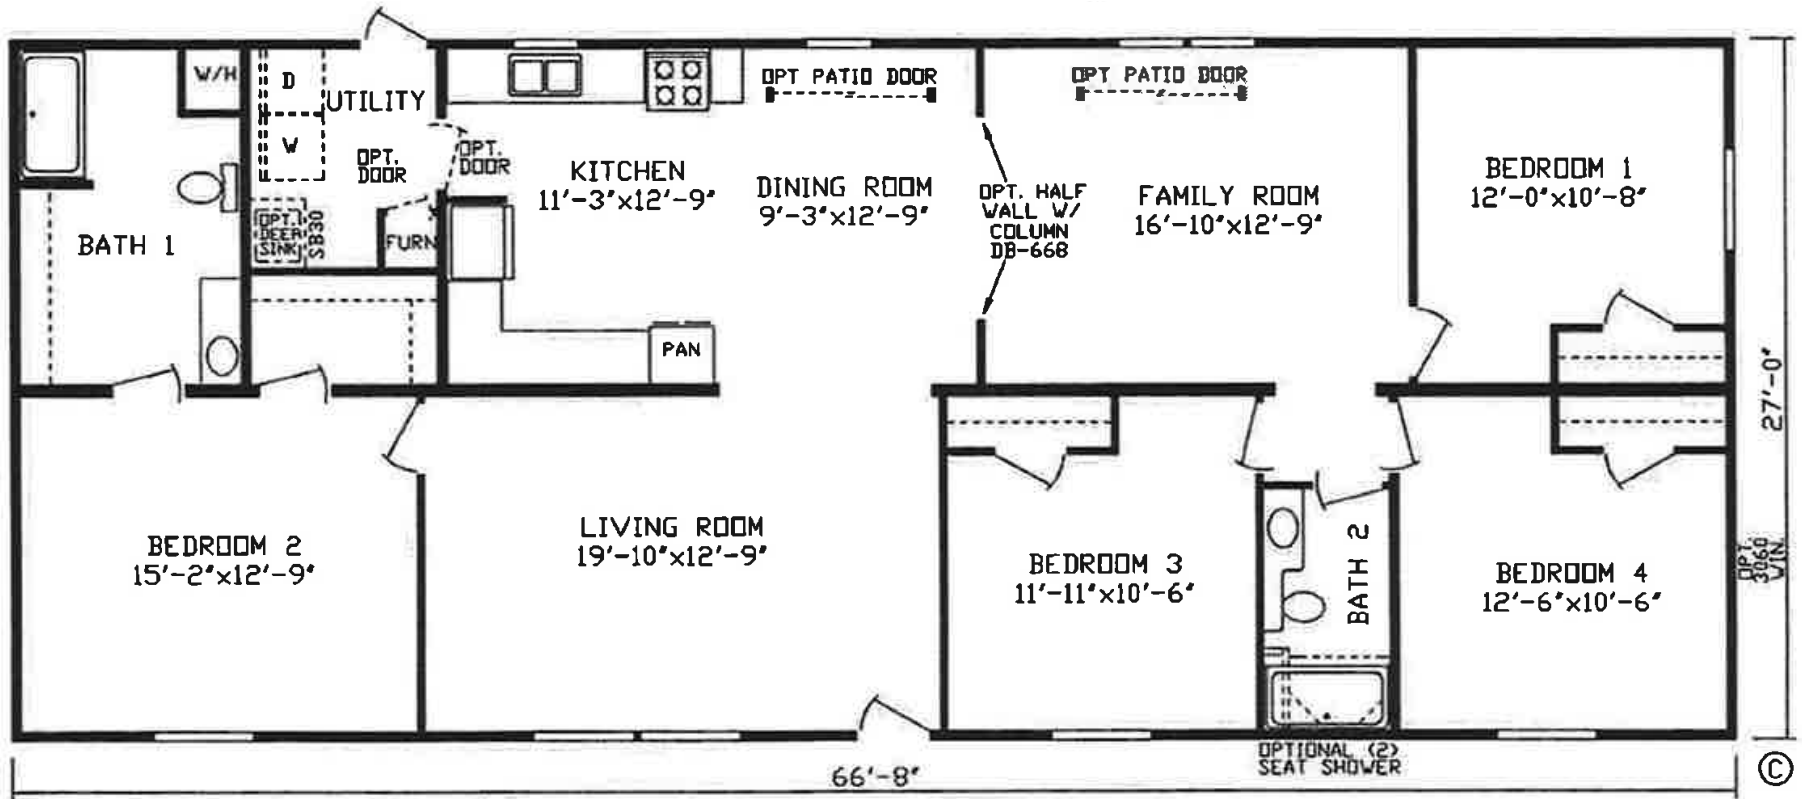

Green Castle

Expo Classic Series

4 Bedrooms, 2 Baths
Approx. 1,800 Sq. Ft.

Last Updated: 10-23-18

Factory Expo Home Centers
2225 East Market Street
Nappanee, IN 46550

I authorize Factory Expo Home Centers to build my house, per this plan.