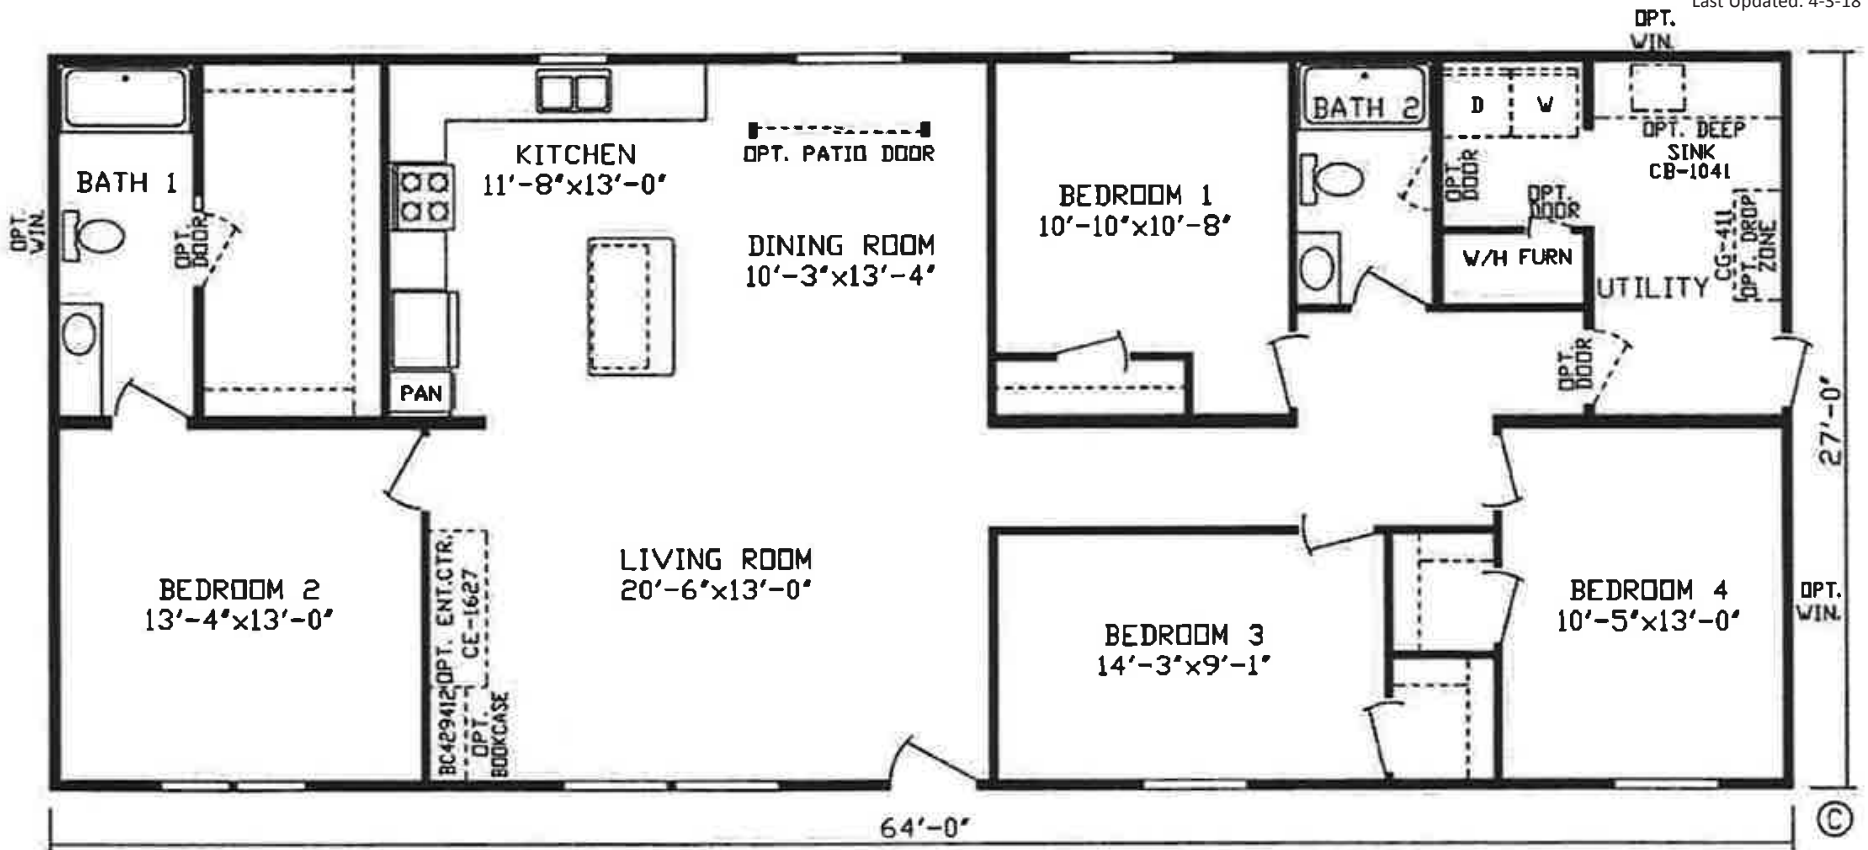

# Wabash

Expo Classic Series

**Factory Expo**  
 "Factory Direct Value" HOME CENTERS

**4 Bedroom, 2 Bath**  
**Approx. 1,728 Sq. Ft.**

Last Updated: 4-3-18

Factory Expo Home Centers  
 2225 East Market Street  
 Nappanee, IN 46550