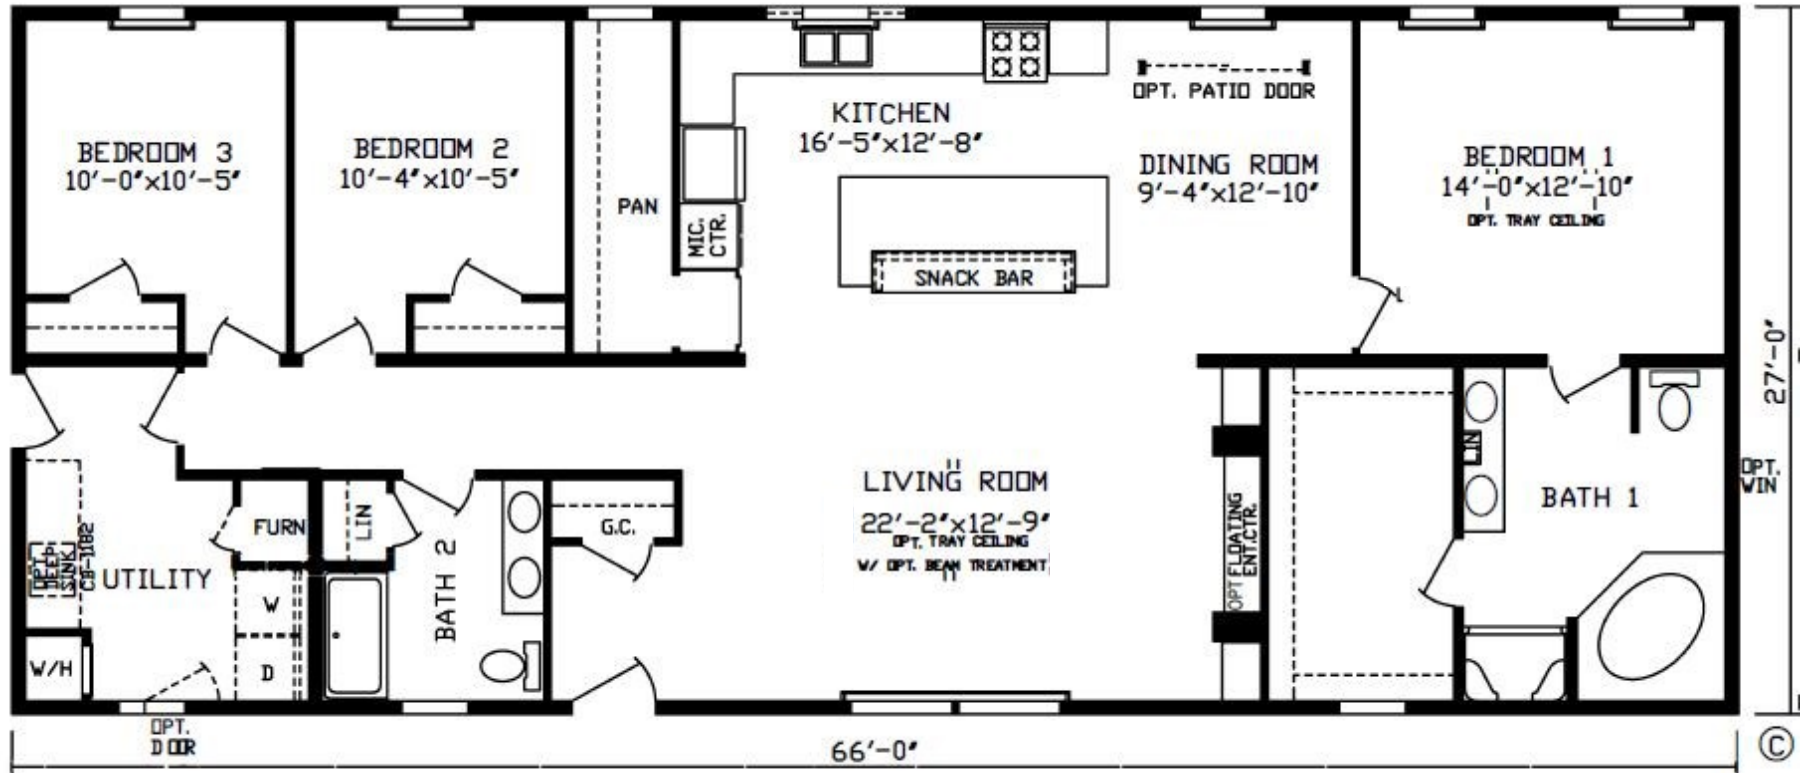

Marianna

Platinum Landmark Series

3 Bedrooms, 2 Baths
Approx. 1,782 Sq. Ft.

Last Updated: 5-29-19

Factory Expo Home Centers
2225 East Market Street
Nappanee, IN 46550

I authorize Factory Expo Home Centers to build my house, per this plan.