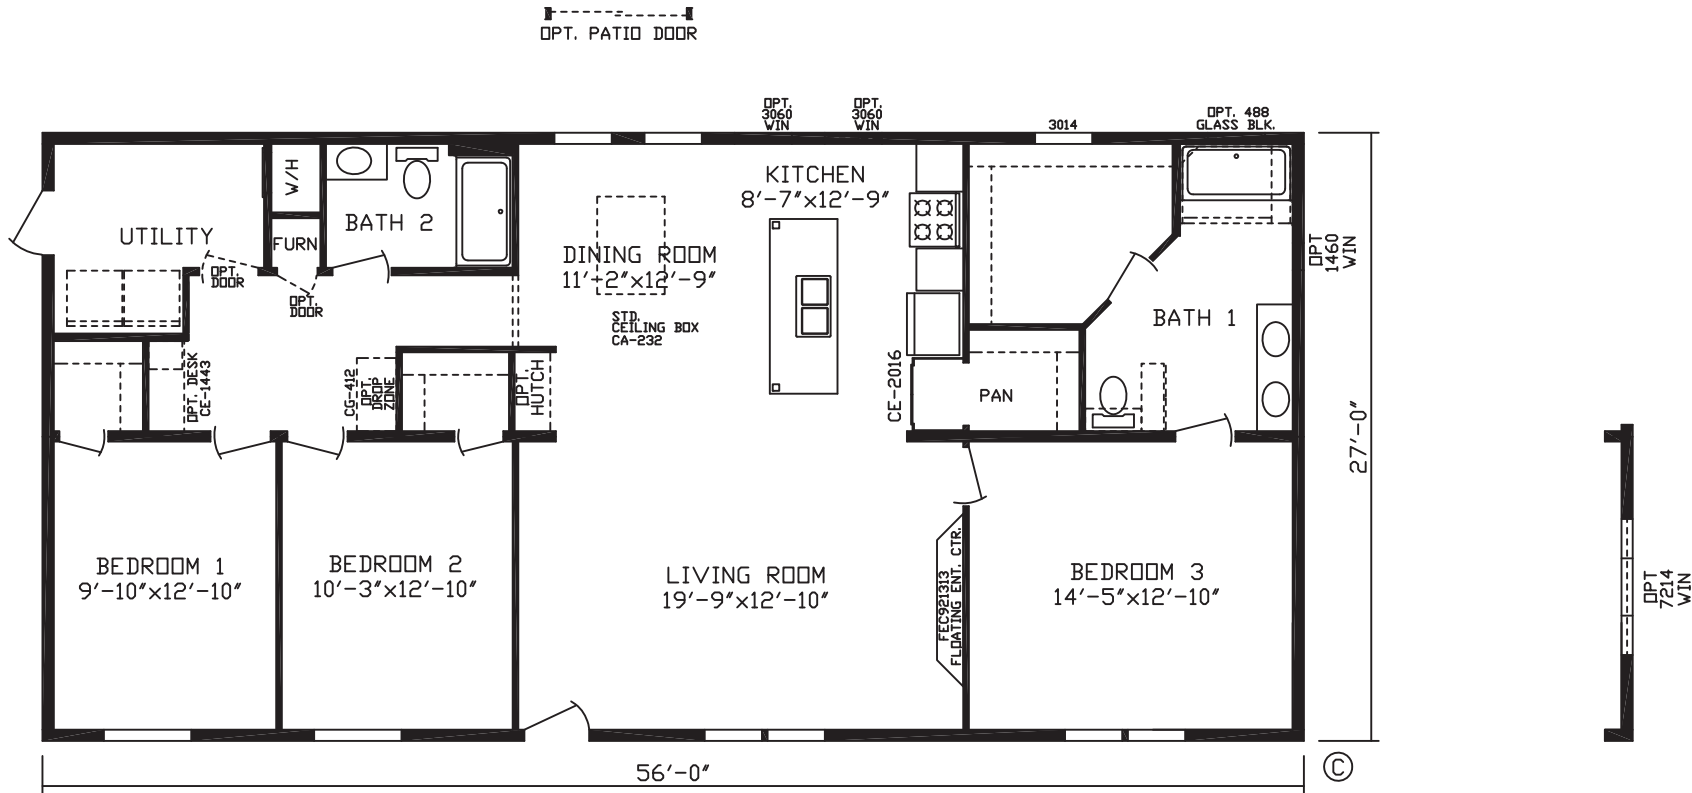

# Barbee

Platinum Landmark Series

1,512 SQ. FT. (Approximate) 3 Bedroom, 2 Bath

Last Updated: 12-16-20

**FACTORY EXPO HOME CENTERS**  
 2225 E. Market St.  
 Nappanee IN 46550

**ExpoHomes.com | 1-800-918-2669**