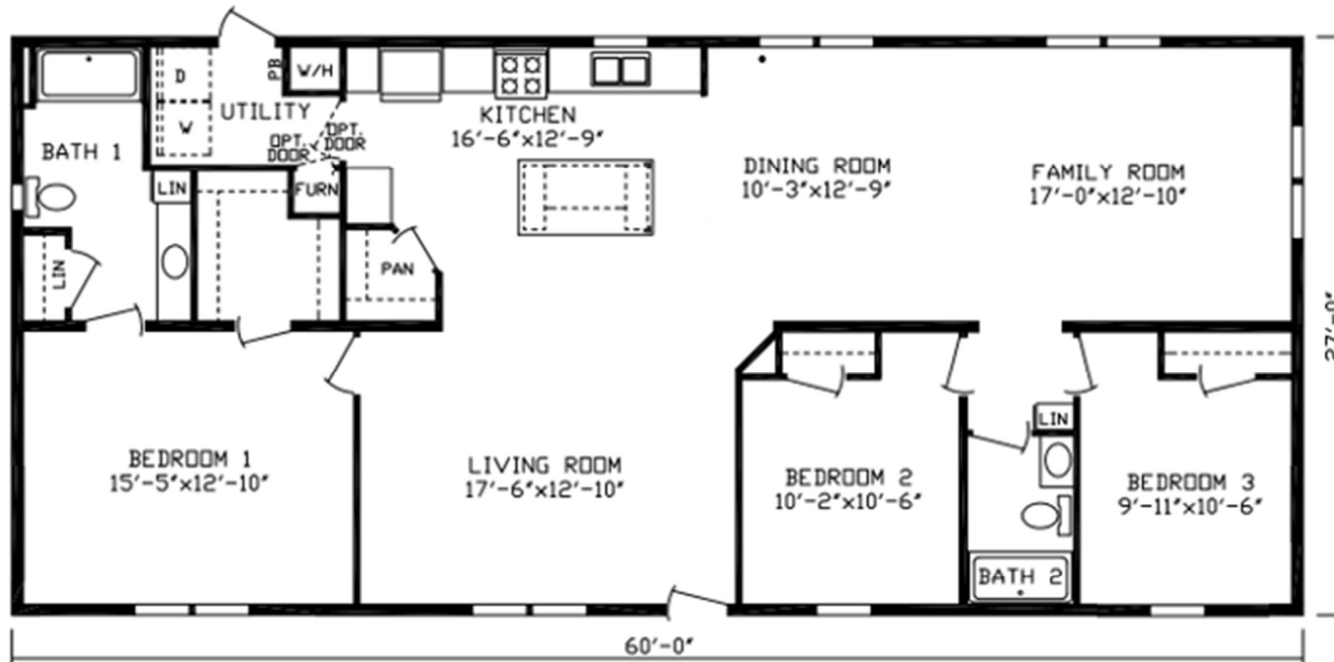

Clunette

Landmark Series, Multi-Single Sections

3 Bedroom, 2 Baths
Approx. 1,620 Sq. Ft.

Last Updated: 5-15-19

Factory Expo Home Centers
2225 East Market Street
Nappanee, IN 46550

I authorize Factory Expo Home Centers to build my house, per this plan.