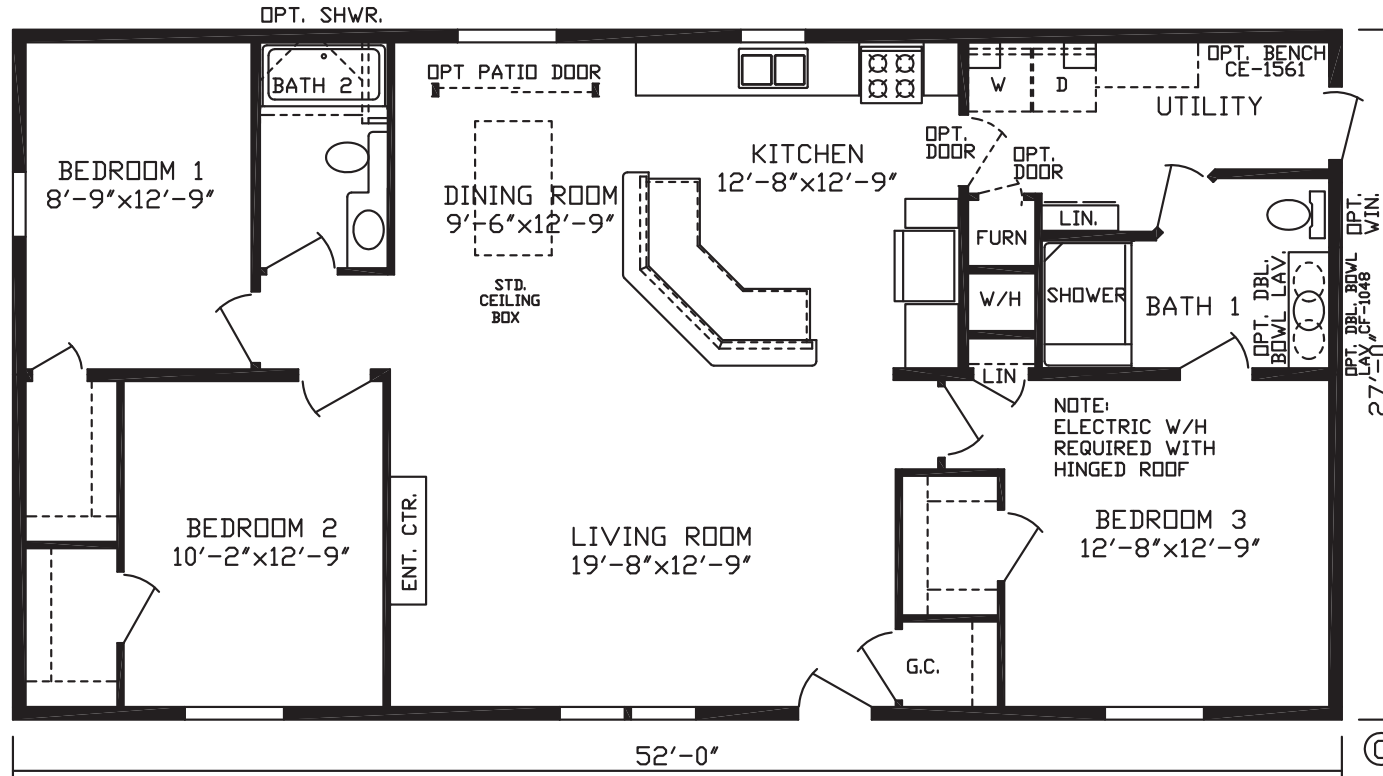

Edmund

Platinum Landmark Series

1,404 SQ. FT. (Approximate) 3 Bedroom, 2 Bath

Last Updated: 12-16-20

FACTORY EXPO HOME CENTERS
 2225 E. Market St.
 Nappanee IN 46550

ExpoHomes.com | 1-800-918-2669

IMPORTANT: Alta Cima Corp reserves the right to modify, cancel or substitute products or features of this event at any time without prior notice or obligation. Pictures and other promotional materials are representative and may depict or contain floor plans, square footages, elevations, options, upgrades, extra design features, decorations, floor coverings, specialty light fixtures, custom paint and wall coverings, window treatments, landscaping, sound and alarm systems, furnishings, appliances, and other designer/decorator features and amenities that are not included as part of the home and/or may not be available at all locations. Home, pricing and community information is subject to change, and homes to prior sale, at any time without notice or obligation. ©2020 Alta Cima Corp. All rights reserved.