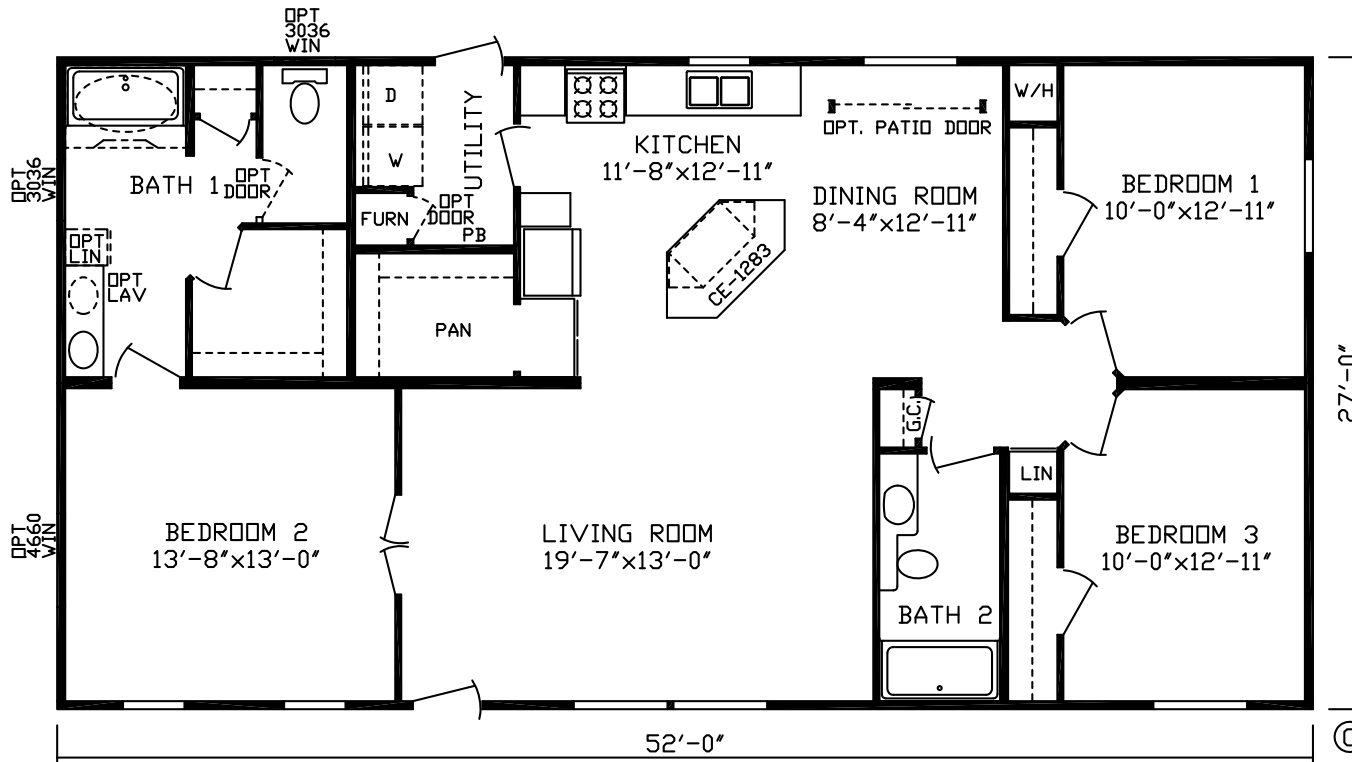

Tunwood

Landmark Series, Multi-Single Sections

Factory Expo
 "Factory Direct Value" HOME CENTERS

3 Bedroom, 2 Baths
Approx. 1,404 Sq. Ft.

Last Updated: 5-15-19

Factory Expo Home Centers
 2225 East Market Street
 Nappanee, IN 46550