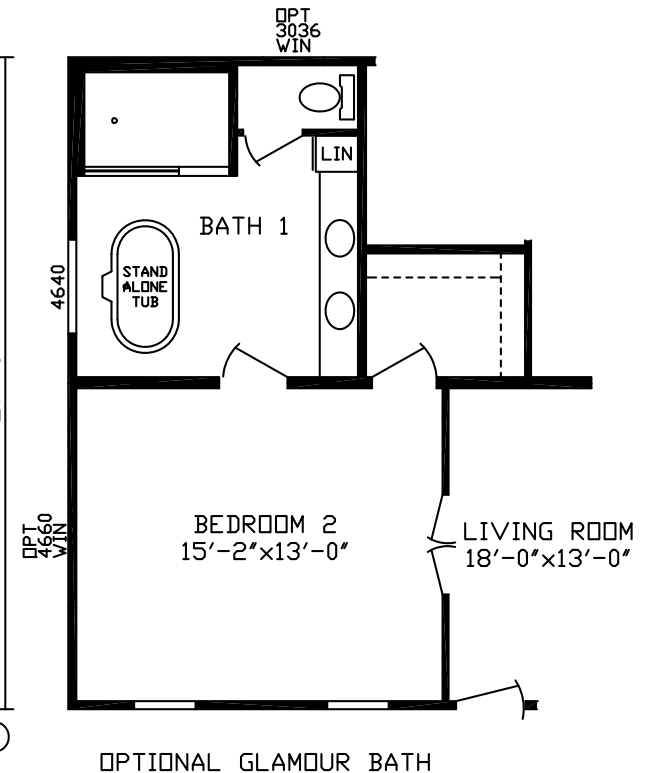

Tunwood

Landmark Series, Multi-Single Sections

Factory Expo
 "Factory Direct Value" HOME CENTERS

3 Bedroom, 2 Baths
Approx. 1,404 Sq. Ft.

Last Updated: 5-15-19

Factory Expo Home Centers
 2225 East Market Street
 Nappanee, IN 46550