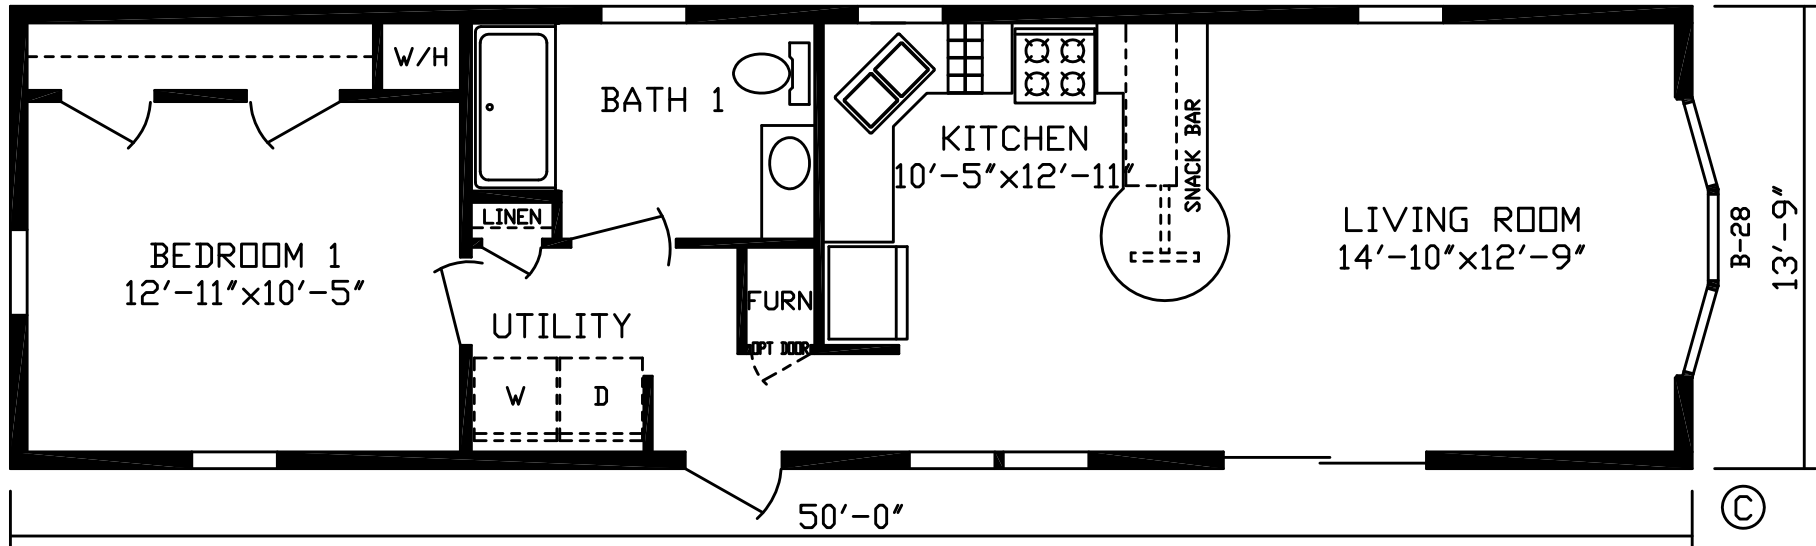

Harthman
Expo Classic Series

Factory Expo
"Factory Direct Value" HOME CENTERS

1 Bedroom, 1 Bath
Approx. 688 Sq. Ft.

Last Updated: 7-30-19

Factory Expo Home Centers
2225 East Market Street
Nappanee, IN 46550