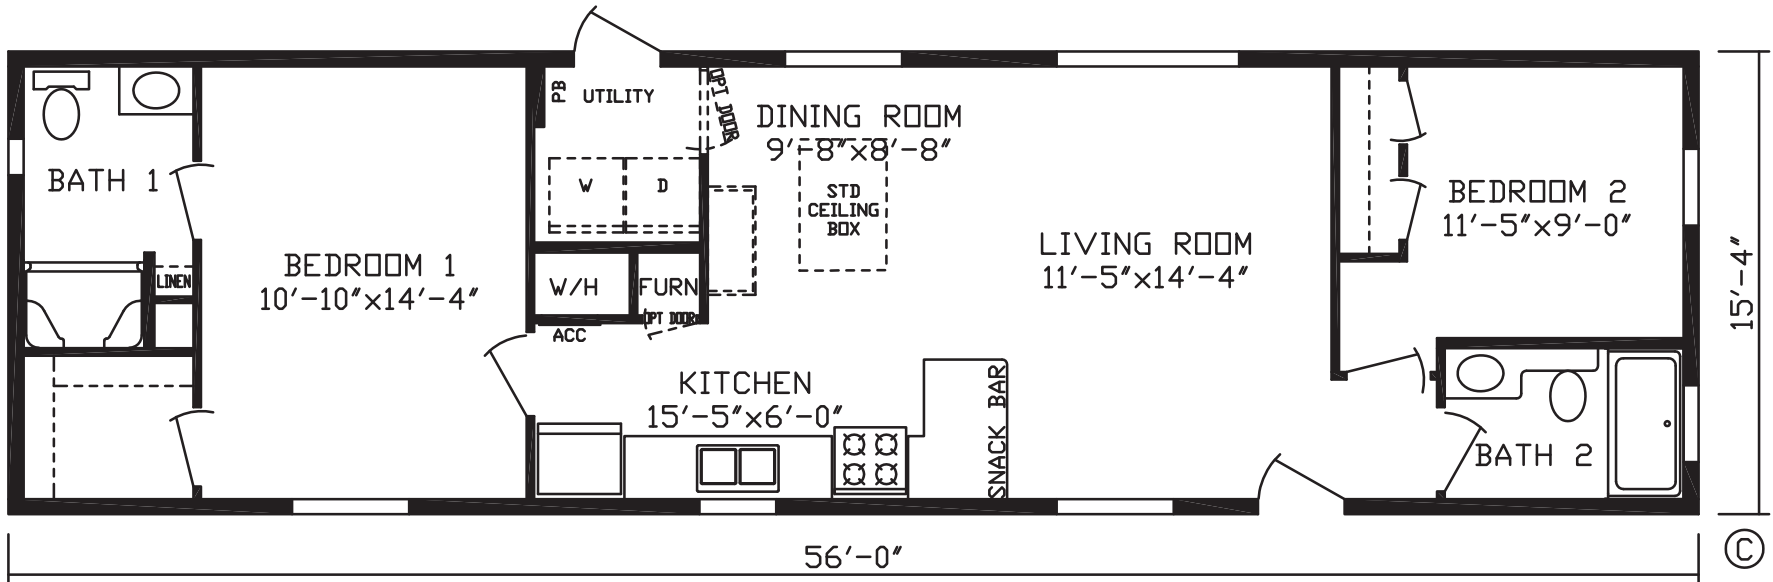

Drestin

Platinum Landmark Series

858 SQ. FT. (Approximate) 2 Bedroom, 2 Bath

Last Updated: 12-16-20

FACTORY EXPO HOME CENTERS
 2225 E. Market St.
 Nappanee IN 46550

ExpoHomes.com | 1-800-918-2669

IMPORTANT: Alta Cima Corp reserves the right to modify, cancel or substitute products or features of this event at any time without prior notice or obligation. Pictures and other promotional materials are representative and may depict or contain floor plans, square footages, elevations, options, upgrades, extra design features, decorations, floor coverings, specialty light fixtures, custom paint and wall coverings, window treatments, landscaping, sound and alarm systems, furnishings, appliances, and other designer/decorator features and amenities that are not included as part of the home and/or may not be available at all locations. Home, pricing and community information is subject to change, and homes to prior sale, at any time without notice or obligation. ©2020 Alta Cima Corp. All rights reserved.