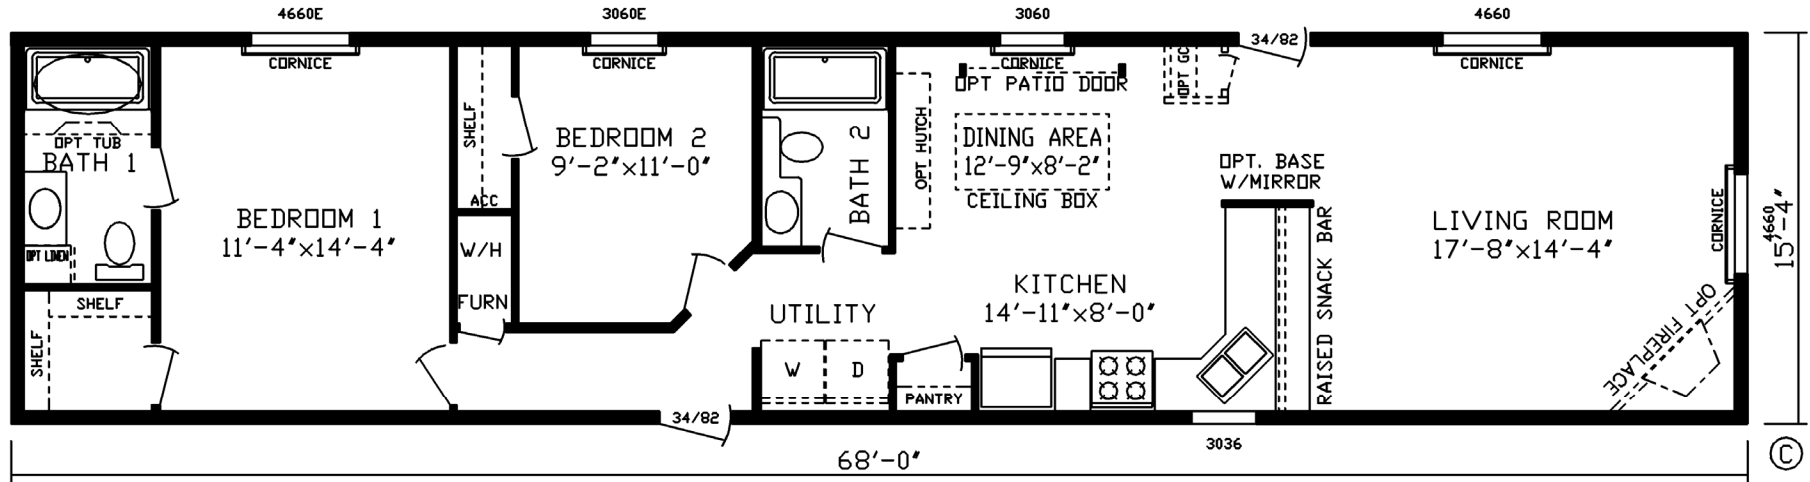

Packerton

Platinum Landmark Series

Factory Expo

"Factory Direct Value" HOME CENTERS

2 Bedrooms, 2 Baths
Approx. 1,042 Sq. Ft.

Last Updated: 9-17-19

Factory Expo Home Centers
2225 East Market Street
Nappanee, IN 46550