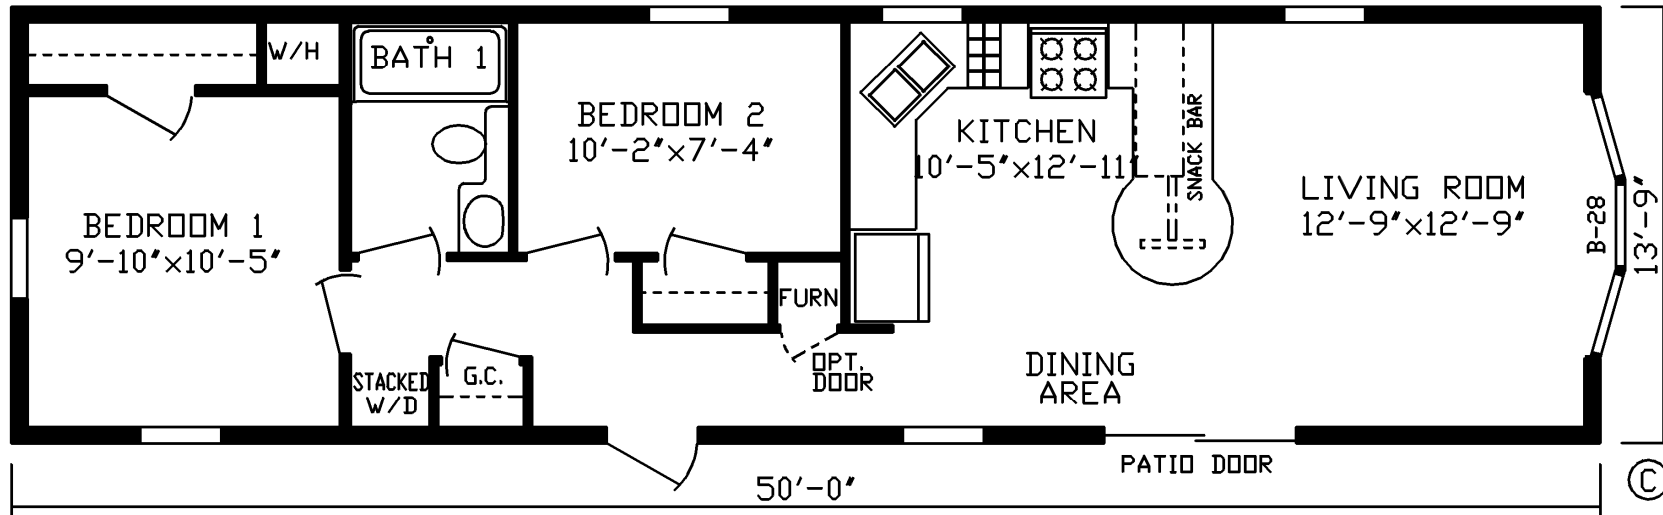

Shelburn

Expo Classic Series

2 Bedroom, 1 Bath
Approx. 687 Sq. Ft.

Last Updated: 9-17-19

Factory Expo Home Centers
 2225 East Market Street
 Nappanee, IN 46550

I authorize Factory Expo Home Centers to build my house, per this plan.