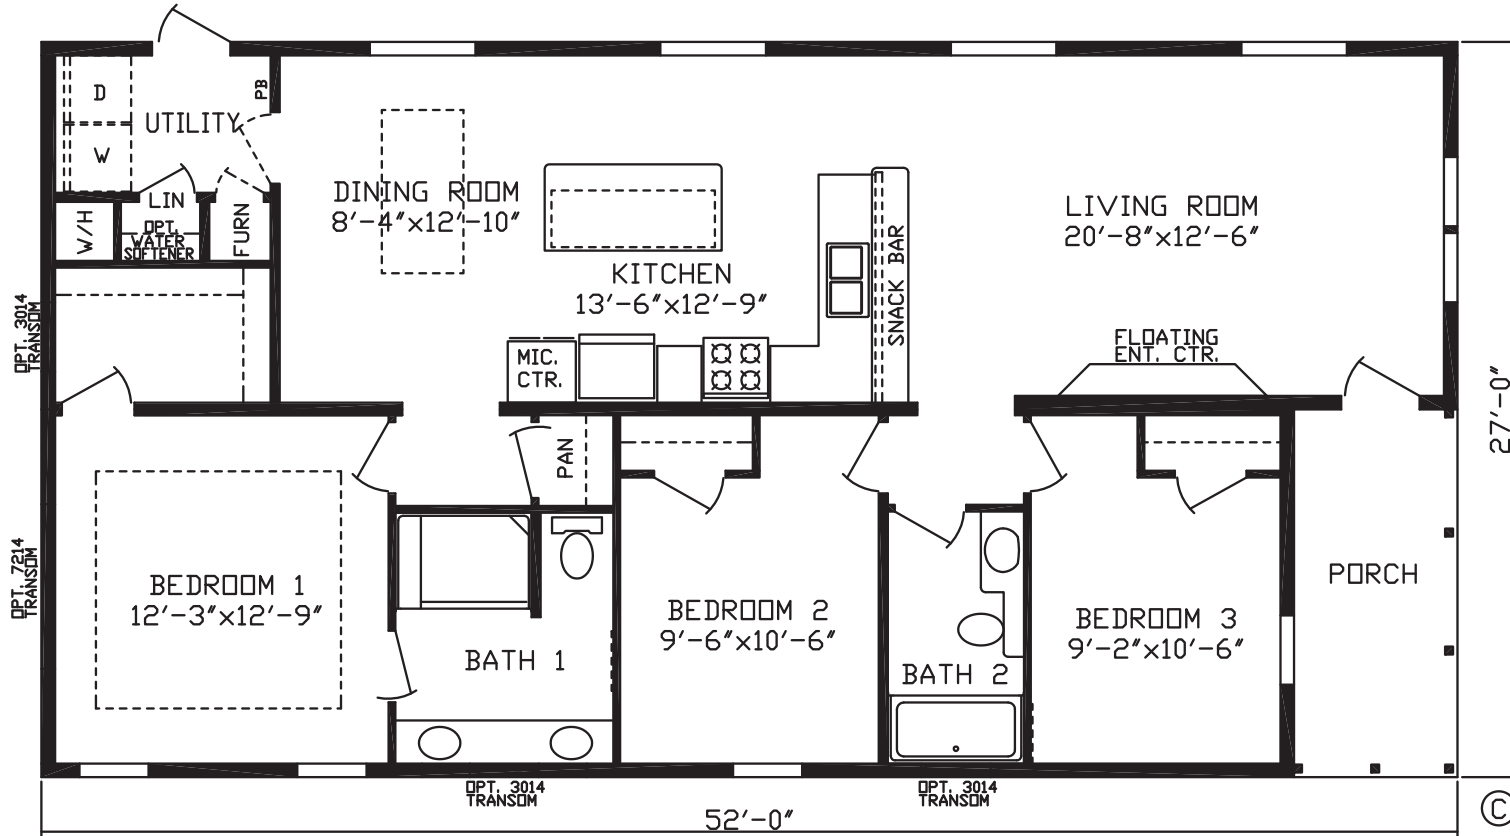

# Ryason

Platinum Landmark Series

1,323 SQ. FT. (Approximate) 3 Bedroom, 2 Bath

Last Updated: 12-16-20

**FACTORY EXPO HOME CENTERS**  
 2225 E. Market St.  
 Nappanee IN 46550

**ExpoHomes.com | 1-800-918-2669**