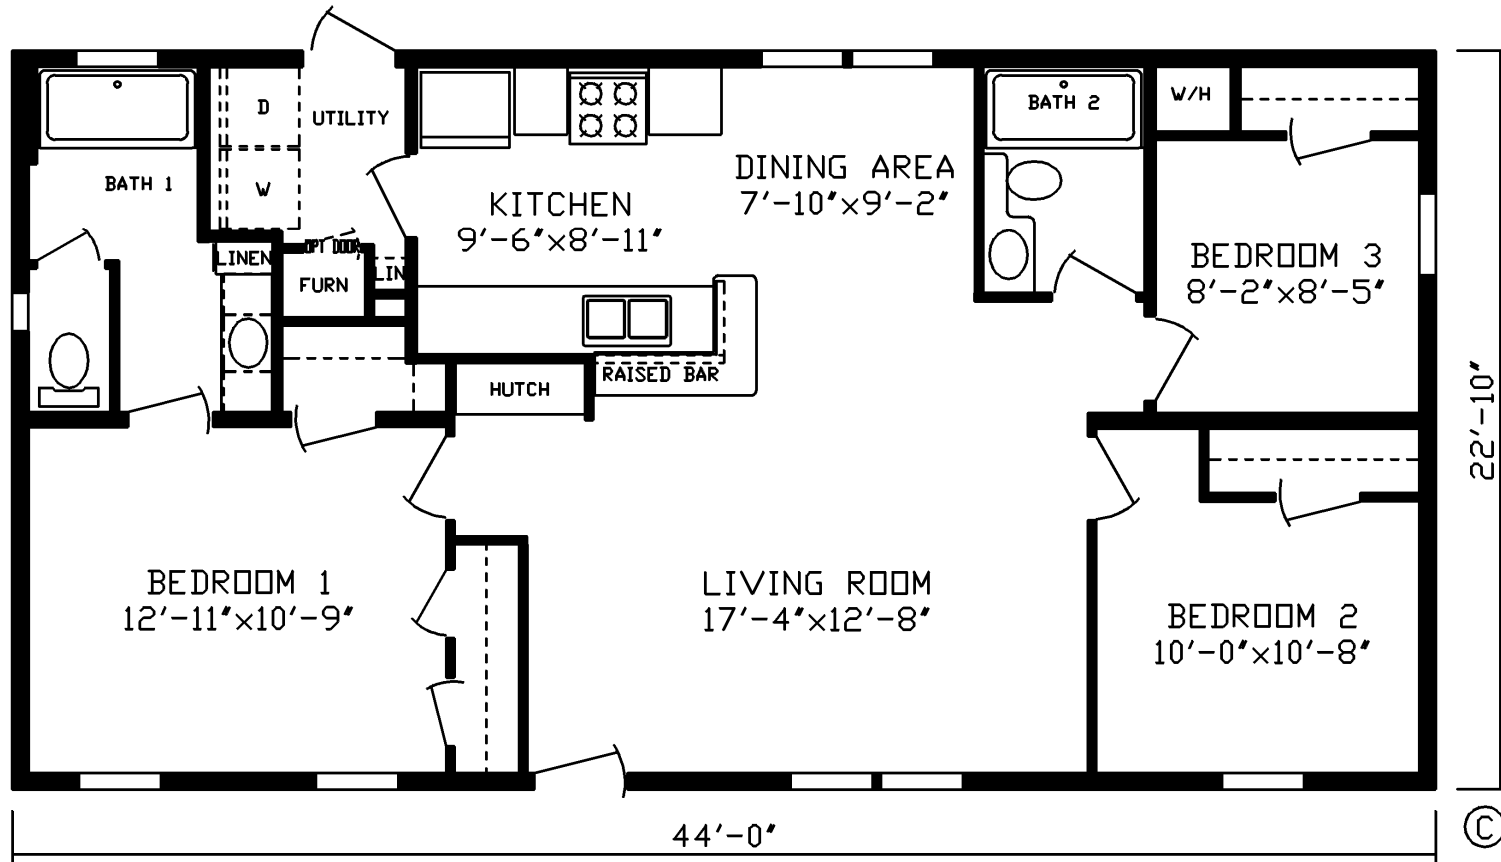

# Witmer

Landmark Series, Multi-Single Sections

# Factory Expo

"Factory Direct Value" HOME CENTERS

3 Bedroom, 2 Baths  
Approx. 1,005 Sq. Ft.

Last Updated: 10-22-19

Factory Expo Home Centers  
2225 East Market Street  
Nappanee, IN 46550

I authorize Factory Expo Home Centers to build my house, per this plan.  
X \_\_\_\_\_  
Customer Signature/Date