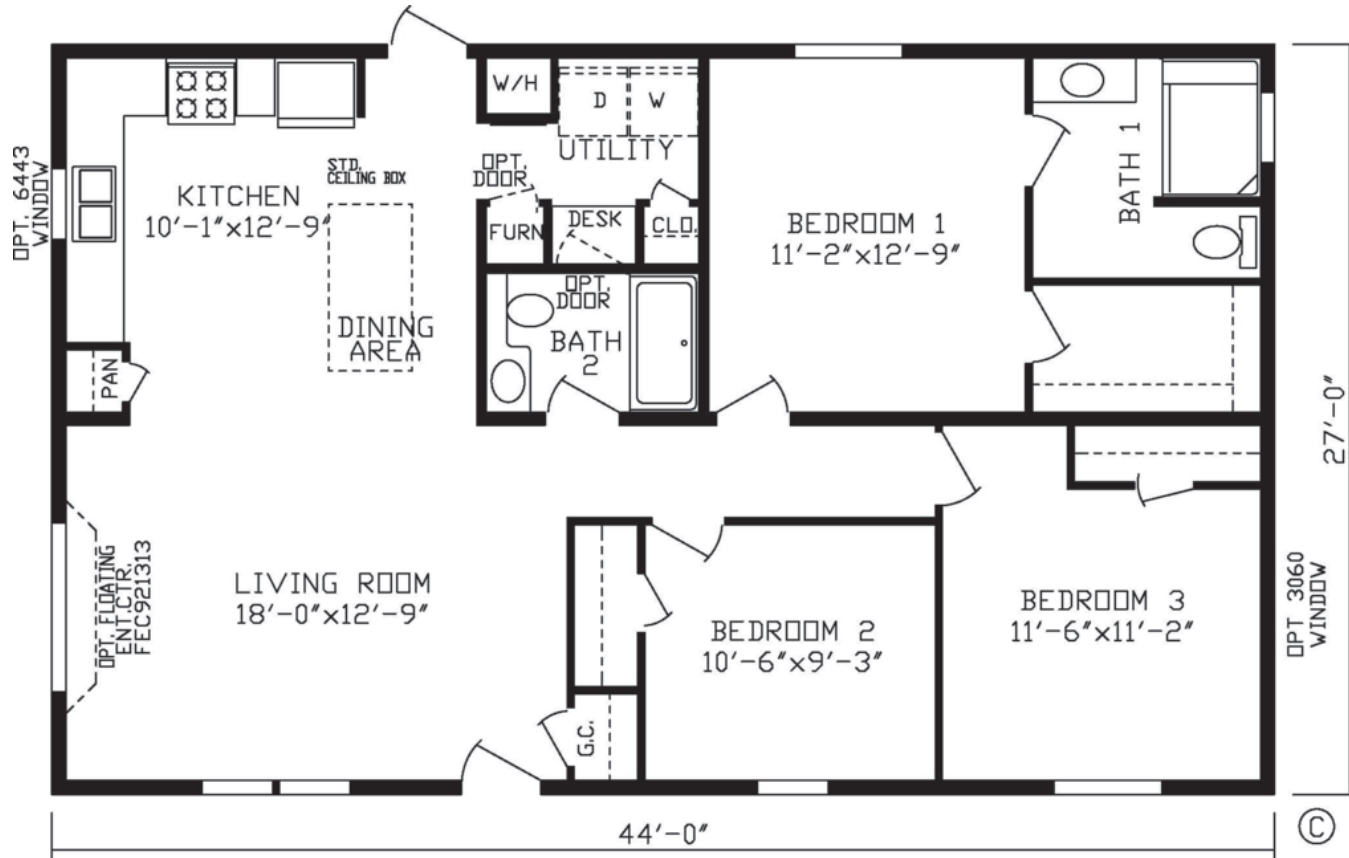

Curby

Platinum Landmark Series

1,188 SQ. FT. (Approximate) 3 Bedroom, 2 Bath

Last Updated: 9-8-21

FACTORY EXPO HOME CENTERS
 2225 E. Market St.
 Nappanee IN 46550

ExpoHomes.com | 1-800-918-2669

IMPORTANT: Alta Cima Corp reserves the right to modify, cancel or substitute products or features of this event at any time without prior notice or obligation. Pictures and other promotional materials are representative and may depict or contain floor plans, square footages, elevations, options, upgrades, extra design features, decorations, floor coverings, specialty light fixtures, custom paint and wall coverings, window treatments, landscaping, sound and alarm systems, furnishings, appliances, and other designer/decorator features and amenities that are not included as part of the home and/or may not be available at all locations. Home, pricing and community information is subject to change, and homes to prior sale, at any time without notice or obligation. ©2020 Alta Cima Corp. All rights reserved.