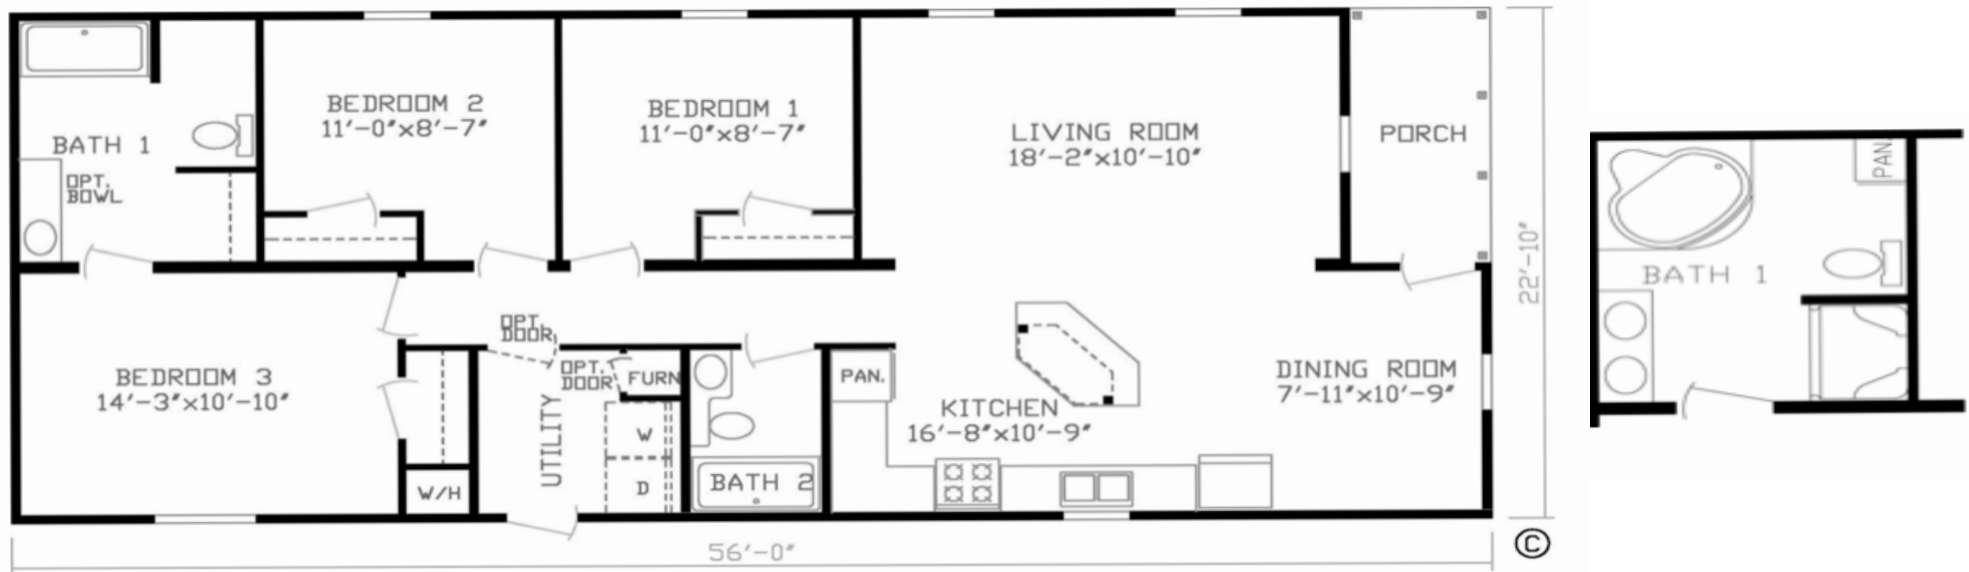

# Hadley

Expo Classic Series

3 Bedroom, 2 Bath  
Approx. 1,230 Sq. Ft.

Last Updated: 9-3-20

Factory Expo Home Centers  
2225 East Market Street  
Nappanee, IN 46550

I authorize Factory Expo Home Centers to build my house, per this plan.  
X \_\_\_\_\_  
Customer Signature/Date