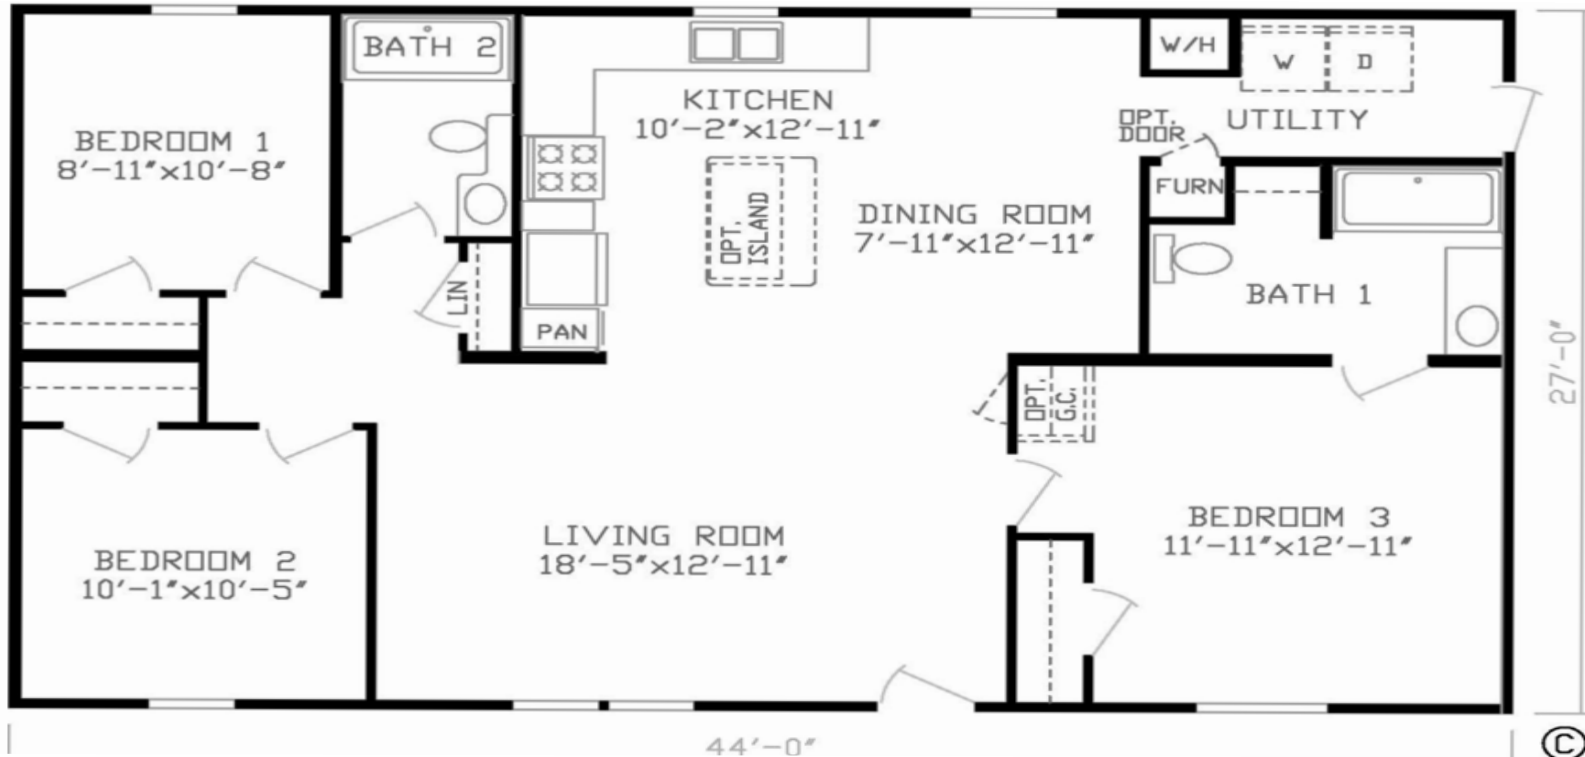

# Saltillo

Expo Classic Series

3 Bedroom, 2 Bath  
Approx. 1,188 Sq. Ft.

Last Updated: 9-3-20

Factory Expo Home Centers  
2225 East Market Street  
Nappanee, IN 46550

I authorize Factory Expo Home Centers to build my house, per this plan.