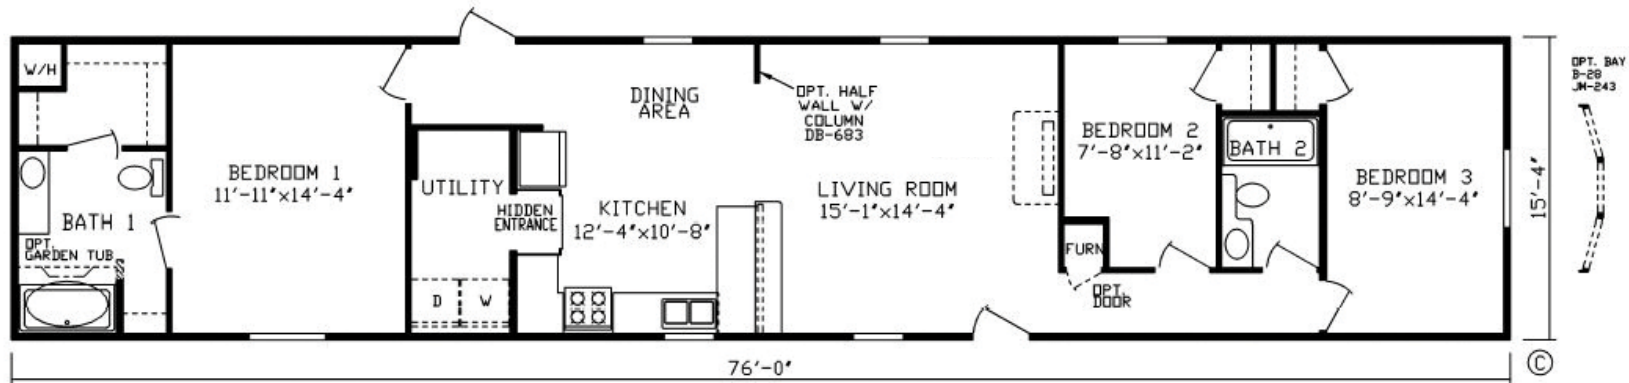

Bonneyville

Expo Classic Series

1,165 SQ. FT. (Approximate) 3 Bedroom, 2 Bath

Last Updated: 12-8-20

Room Option #4988

Room Option #5159

Room Option #5025

FACTORY EXPO HOME CENTERS
2225 E. Market St.
Nappanee IN 46550