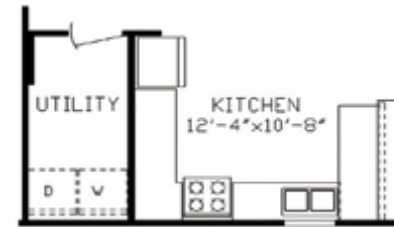

Bonneyville

Expo Classic Series

1,165 SQ. FT. (Approximate) 3 Bedroom, 2 Bath

Last Updated: 12-8-20

Room Option #4988

Room Option #5159

Room Option #5025

FACTORY EXPO HOME CENTERS
2225 E. Market St.
Nappanee IN 46550