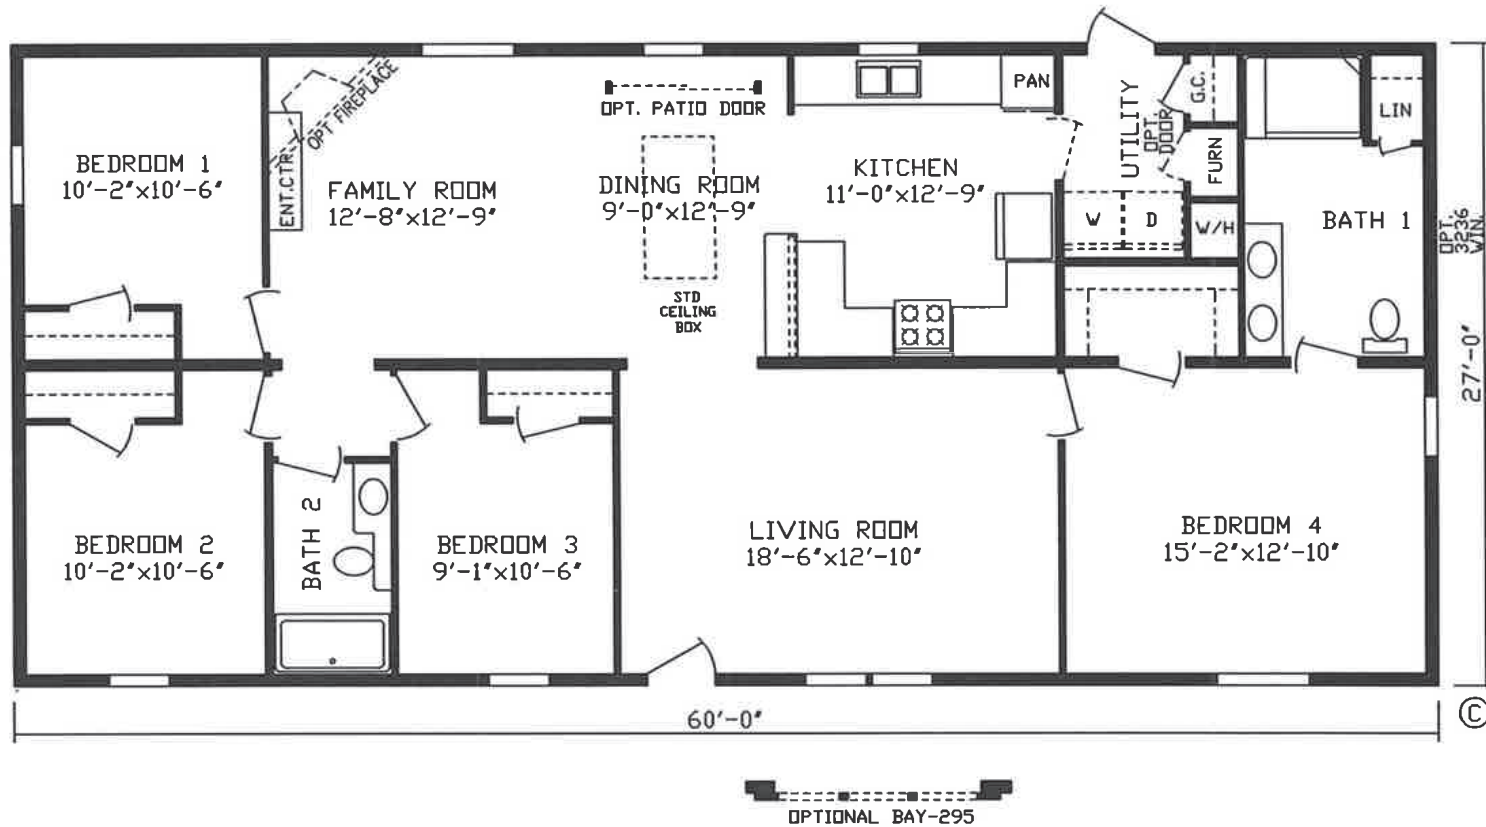

Atwood

Platinum Landmark Series

1,620 SQ. FT. (Approximate) 3 Bedroom, 2 Bath

Last Updated: 3-19-21

FACTORY EXPO HOME CENTERS
 2225 E. Market St.
 Nappanee IN 46550

ExpoHomes.com | 1-800-918-2669

IMPORTANT: Alta Cima Corp reserves the right to modify, cancel or substitute products or features of this event at any time without prior notice or obligation. Pictures and other promotional materials are representative and may depict or contain floor plans, square footages, elevations, options, upgrades, extra design features, decorations, floor coverings, specialty light fixtures, custom paint and wall coverings, window treatments, landscaping, sound and alarm systems, furnishings, appliances, and other designer/decorator features and amenities that are not included as part of the home and/or may not be available at all locations. Home, pricing and community information is subject to change, and homes to prior sale, at any time without notice or obligation. ©2020 Alta Cima Corp. All rights reserved.